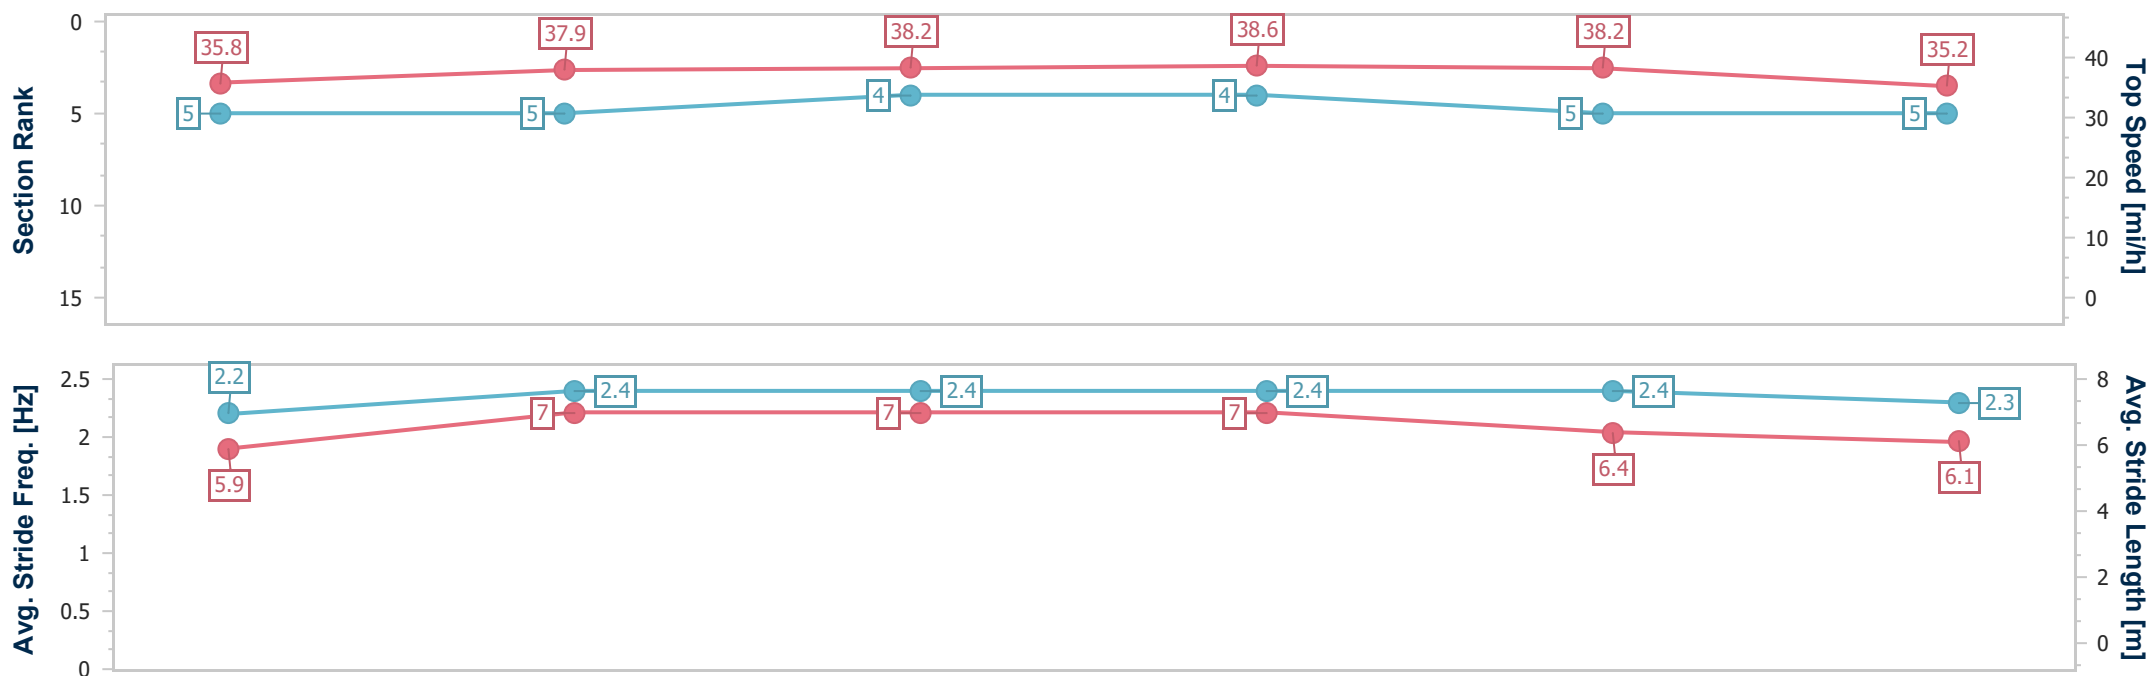

Horse Name	Run To Freedom
Final Rank	5
Fastest Section Time (Section)	0:11.90 (2fur)
Top Speed [mi/h] (Section)	38.6 (2fur)
Race State	Finished

QIPCO British Champions Day
Race 2: Qipco British Champions Sprint Stakes (Group 1)
(British Champions Series) - 6F

21 October 2023 - 13:52

Track Rating: Soft, Weather: Overcast, Rail Position: True

Distance To Go	5fur	4fur	3fur	2fur	1fur	Finish							
Section Times	0:15.43 [5] (0:15.43)	0:27.42 [5] (0:11.99)	0:39.34 [4] (0:11.92)	0:51.24 [4] (0:11.90)	1:04.04 [5] (0:12.80)	1:18.45 (0:14.41)							
Average Speed [mi/h]	29.4	37.6	37.7	37.8	35.1	31.0							
Top Speed [mi/h]	35.8	37.9	38.2	38.6	38.2	35.2							
Avg. Dist. to Rail [m]	8.1	10.7	11.4	12.3	13.2	10.3							
Avg. Stride Freq. [Hz]	2.2	2.4	2.4	2.4	2.4	2.3							
Avg. Stride Length [m]	5.9	7.0	7.0	7.0	6.4	6.1							

- [ ] Ranking at each section and finish
- -.-.- No data available at this section
- NA No data available