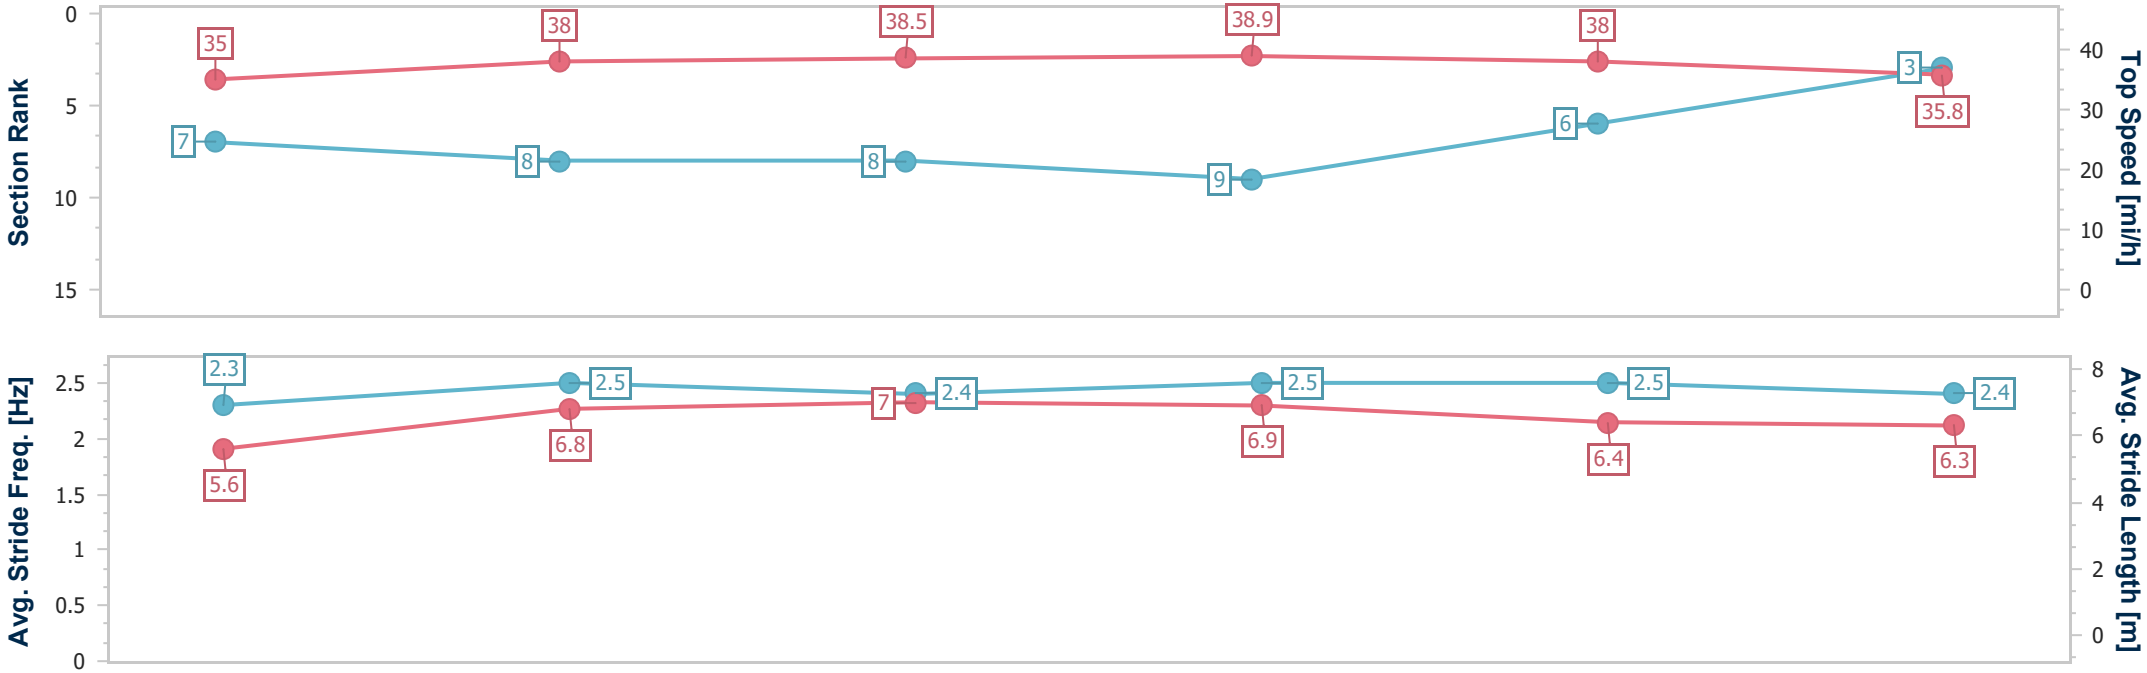

Horse Name	Spycatcher
Final Rank	3
Fastest Section Time (Section)	0:11.83 (3fur)
Top Speed [mi/h] (Section)	38.9 (2fur)
Race State	Finished

QIPCO British Champions Day
Race 2: Qipco British Champions Sprint Stakes (Group 1)
(British Champions Series) - 6F

21 October 2023 - 13:52

Track Rating: Soft, Weather: Overcast, Rail Position: True

Distance To Go	5fur	4fur	3fur	2fur	1fur	Finish								
Section Times	0:15.66 [7] (0:15.66)	0:27.68 [8] (0:12.02)	0:39.51 [8] (0:11.83)	0:51.44 [9] (0:11.93)	1:04.10 [6] (0:12.66)	1:17.53 (0:13.43)								
Average Speed [mi/h]	28.8	37.6	38.0	37.8	35.5	33.3								
Top Speed [mi/h]	35.0	38.0	38.5	38.9	38.0	35.8								
Avg. Dist. to Rail [m]	10.6	12.8	13.5	14.1	12.2	9.3								
Avg. Stride Freq. [Hz]	2.3	2.5	2.4	2.5	2.5	2.4								
Avg. Stride Length [m]	5.6	6.8	7.0	6.9	6.4	6.3								

[ ] Ranking at each section and finish
-.-.- No data available at this section
NA No data available