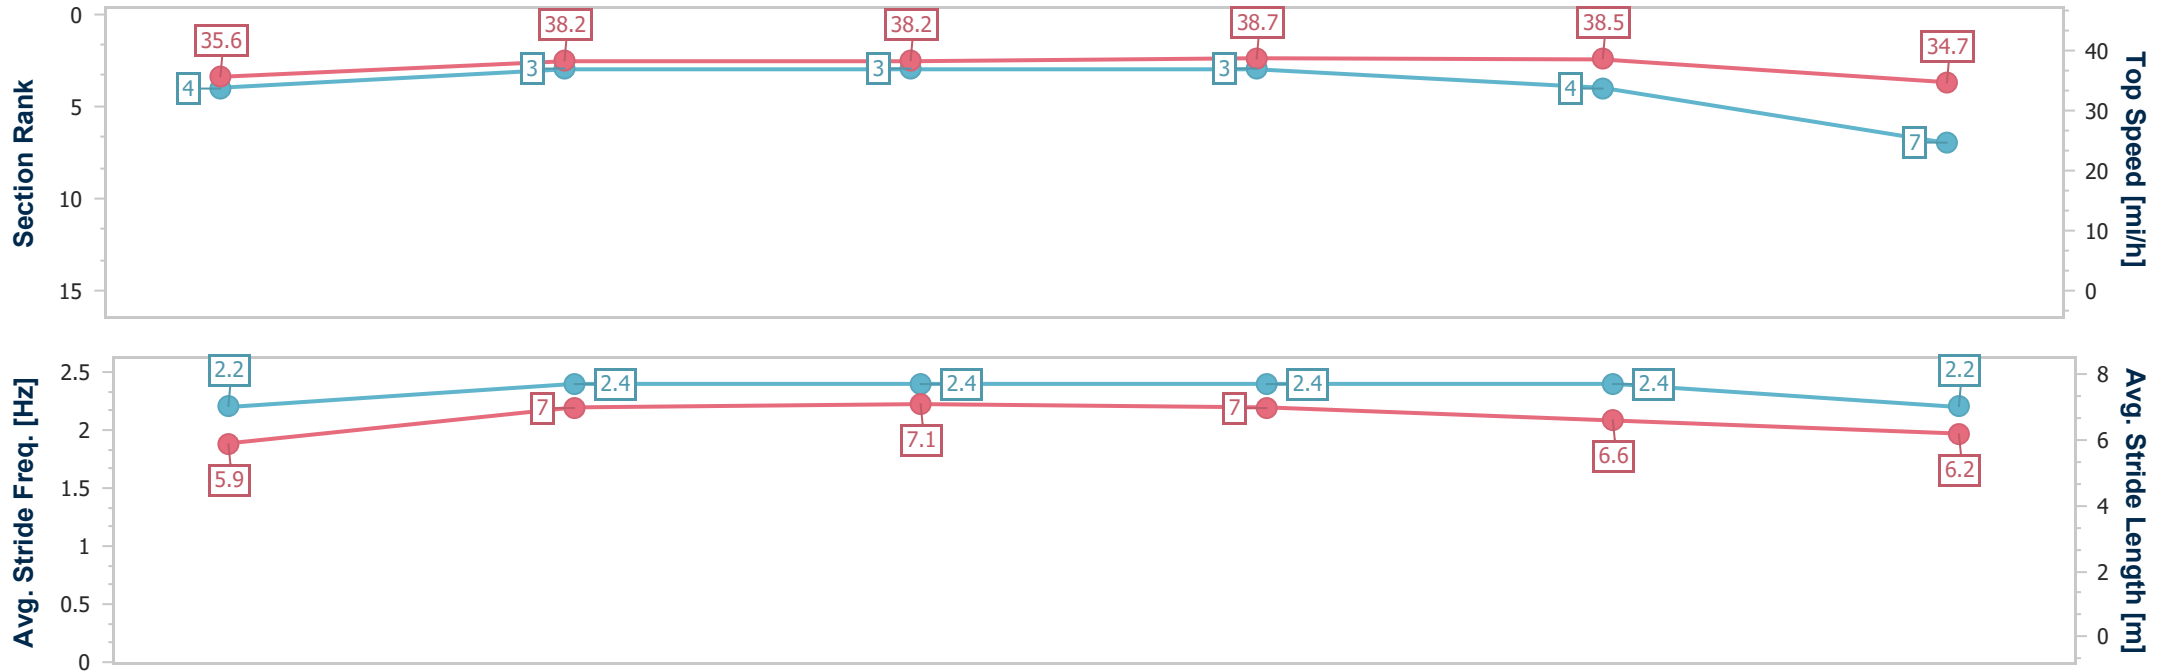

Horse Name	Vadream
Final Rank	7
Fastest Section Time (Section)	0:11.81 (2fur)
Top Speed [mi/h] (Section)	38.7 (2fur)
Race State	Finished

QIPCO British Champions Day
Race 2: Qipco British Champions Sprint Stakes (Group 1)
(British Champions Series) - 6F

21 October 2023 - 13:52

Track Rating: Soft, Weather: Overcast, Rail Position: True

Distance To Go	5fur	4fur	3fur	2fur	1fur	Finish							
Section Times	0:15.38 [4] (0:15.38)	0:27.34 [3] (0:11.96)	0:39.26 [3] (0:11.92)	0:51.07 [3] (0:11.81)	1:04.00 [4] (0:12.93)	1:18.79 (0:14.79)							
Average Speed [mi/h]	29.4	37.6	37.8	38.1	34.8	30.2							
Top Speed [mi/h]	35.6	38.2	38.2	38.7	38.5	34.7							
Avg. Dist. to Rail [m]	7.0	10.3	11.4	12.3	12.6	9.8							
Avg. Stride Freq. [Hz]	2.2	2.4	2.4	2.4	2.4	2.2							
Avg. Stride Length [m]	5.9	7.0	7.1	7.0	6.6	6.2							

- [ ] Ranking at each section and finish
- -.-.-.- No data available at this section
- NA No data available