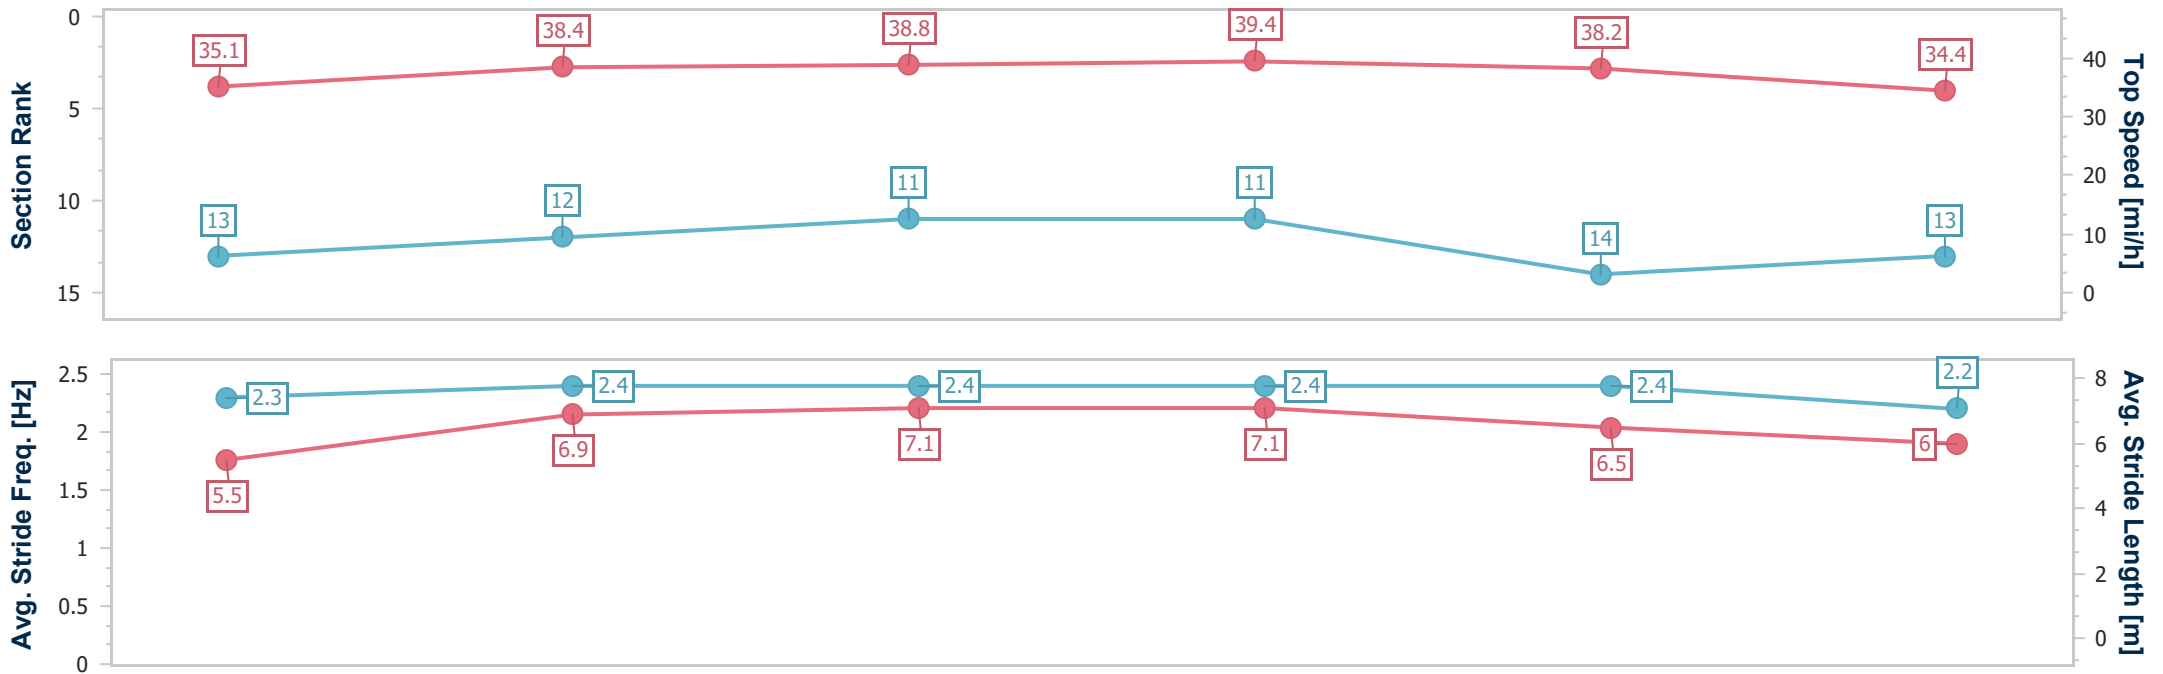

Horse Name	Ocean Quest
Final Rank	13
Fastest Section Time (Section)	0:11.78 (3fur)
Top Speed [mi/h] (Section)	39.4 (2fur)
Race State	Finished

QIPCO British Champions Day
Race 2: Qipco British Champions Sprint Stakes (Group 1)
(British Champions Series) - 6F

21 October 2023 - 13:52

Track Rating: Soft, Weather: Overcast, Rail Position: True

Distance To Go	5fur	4fur	3fur	2fur	1fur	Finish							
Section Times	0:15.97 [13] (0:15.97)	0:27.91 [12] (0:11.94)	0:39.69 [11] (0:11.78)	0:51.52 [11] (0:11.83)	1:04.67 [14] (0:13.15)	1:19.67 (0:15.00)							
Average Speed [mi/h]	28.4	37.5	38.3	38.1	34.2	29.7							
Top Speed [mi/h]	35.1	38.4	38.8	39.4	38.2	34.4							
Avg. Dist. to Rail [m]	13.0	12.4	13.0	13.4	10.9	9.6							
Avg. Stride Freq. [Hz]	2.3	2.4	2.4	2.4	2.4	2.2							
Avg. Stride Length [m]	5.5	6.9	7.1	7.1	6.5	6.0							

- [ ] Ranking at each section and finish
- -.-.- No data available at this section
- NA No data available