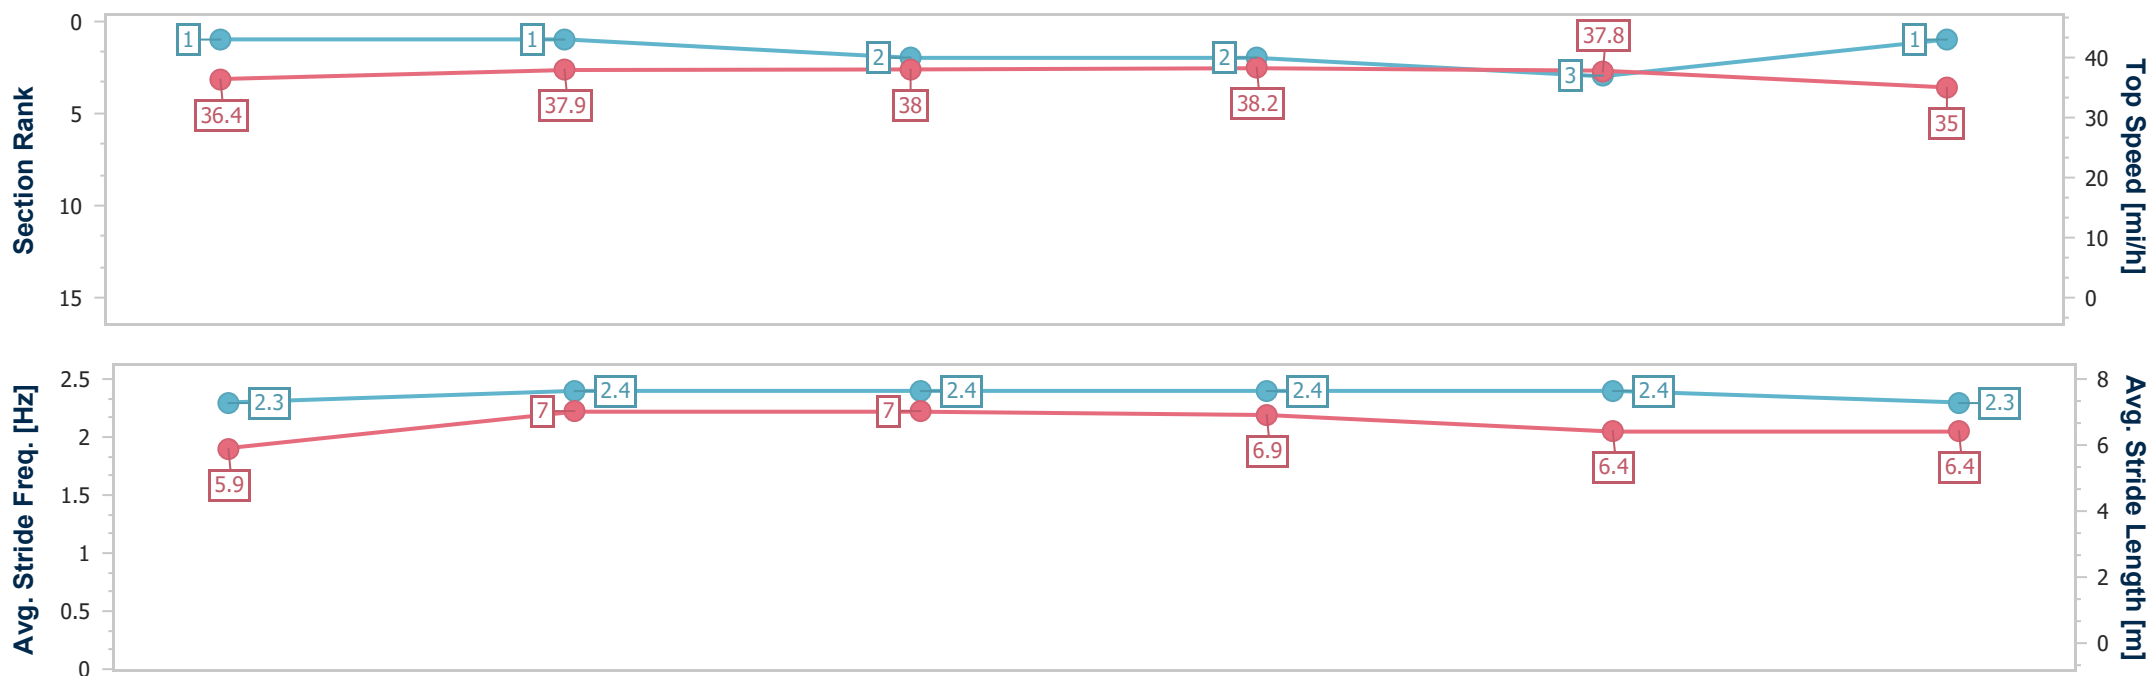

Horse Name	Art Power
Final Rank	1
Fastest Section Time (Section)	0:12.01 (2fur)
Top Speed [mi/h] (Section)	38.2 (2fur)
Race State	Finished

QIPCO British Champions Day
Race 2: Qipco British Champions Sprint Stakes (Group 1)
(British Champions Series) - 6F

21 October 2023 - 13:52

Track Rating: Soft, Weather: Overcast, Rail Position: True

Distance To Go	5fur	4fur	3fur	2fur	1fur	Finish							
Section Times	0:14.97 [1] (0:14.97)	0:27.02 [1] (0:12.05)	0:39.05 [2] (0:12.03)	0:51.06 [2] (0:12.01)	1:03.94 [3] (0:12.88)	1:17.28 (0:13.34)							
Average Speed [mi/h]	30.2	37.5	37.4	37.4	35.0	33.4							
Top Speed [mi/h]	36.4	37.9	38.0	38.2	37.8	35.0							
Avg. Dist. to Rail [m]	3.8	6.6	7.0	7.6	8.8	9.9							
Avg. Stride Freq. [Hz]	2.3	2.4	2.4	2.4	2.4	2.3							
Avg. Stride Length [m]	5.9	7.0	7.0	6.9	6.4	6.4							

- [ ] Ranking at each section and finish
- -.-.-.- No data available at this section
- NA No data available