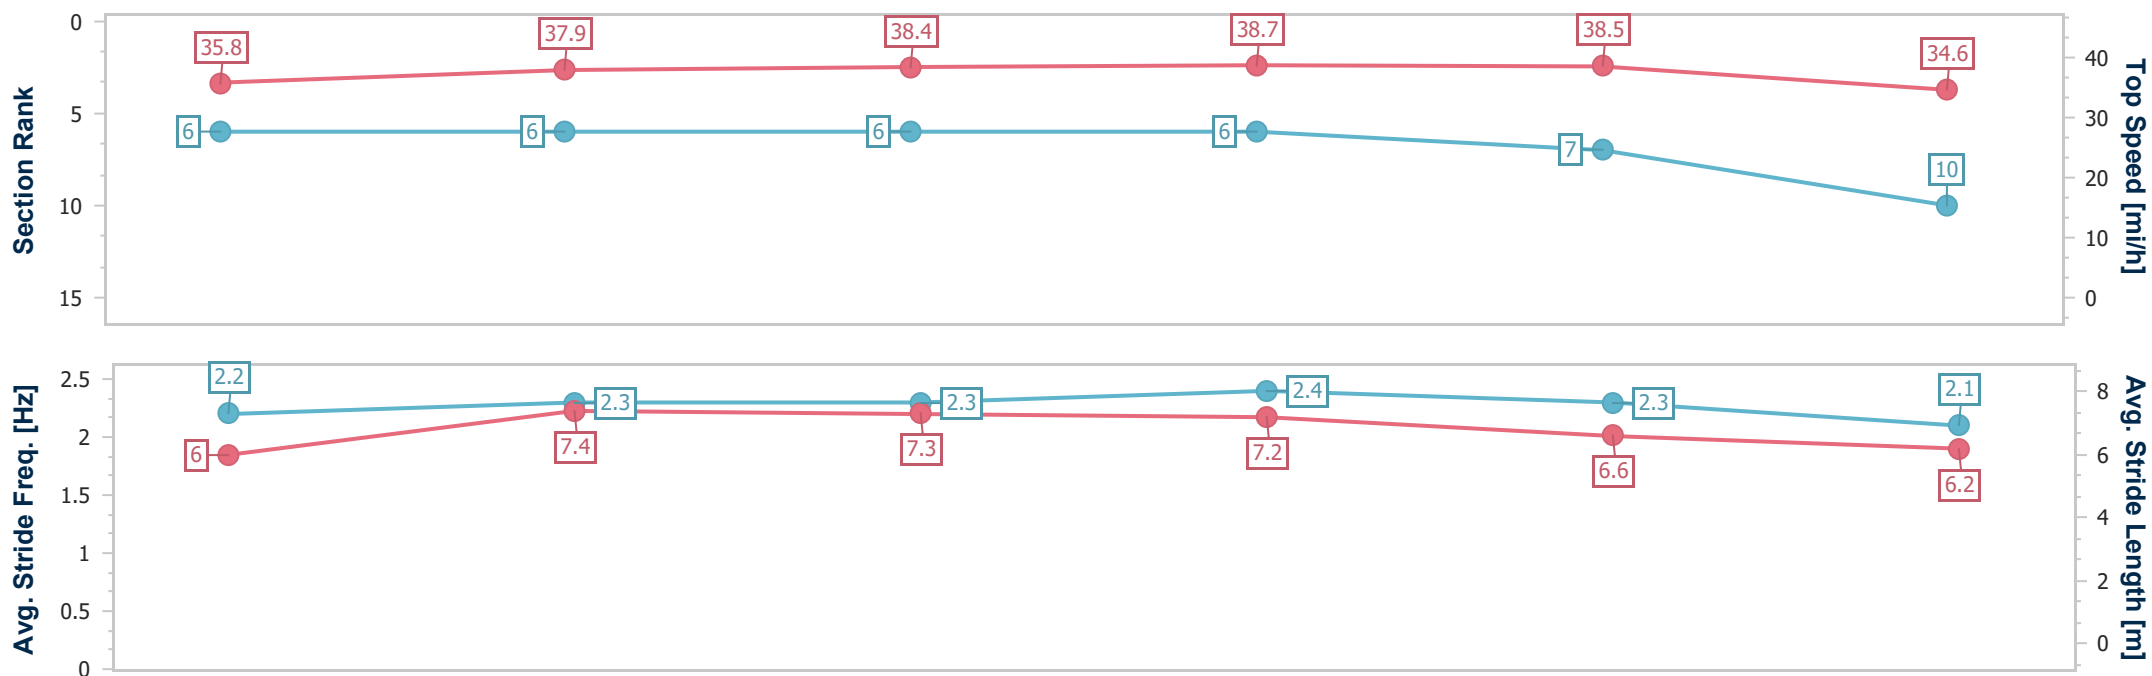

Horse Name	Sense Of Duty
Final Rank	10
Fastest Section Time (Section)	0:11.80 (2fur)
Top Speed [mi/h] (Section)	38.7 (2fur)
Race State	Finished

QIPCO British Champions Day
Race 2: Qipco British Champions Sprint Stakes (Group 1)
(British Champions Series) - 6F

21 October 2023 - 13:52

Track Rating: Soft, Weather: Overcast, Rail Position: True

Distance To Go	5fur	4fur	3fur	2fur	1fur	Finish							
Section Times	0:15.55 [6] (0:15.55)	0:27.57 [6] (0:12.02)	0:39.45 [6] (0:11.88)	0:51.25 [6] (0:11.80)	1:04.25 [7] (0:13.00)	1:19.13 (0:14.88)							
Average Speed [mi/h]	29.1	37.5	37.8	38.1	34.6	30.0							
Top Speed [mi/h]	35.8	37.9	38.4	38.7	38.5	34.6							
Avg. Dist. to Rail [m]	11.7	12.9	13.7	15.0	15.4	13.3							
Avg. Stride Freq. [Hz]	2.2	2.3	2.3	2.4	2.3	2.1							
Avg. Stride Length [m]	6.0	7.4	7.3	7.2	6.6	6.2							

- [ ] Ranking at each section and finish
- -.-.-.- No data available at this section
- NA No data available