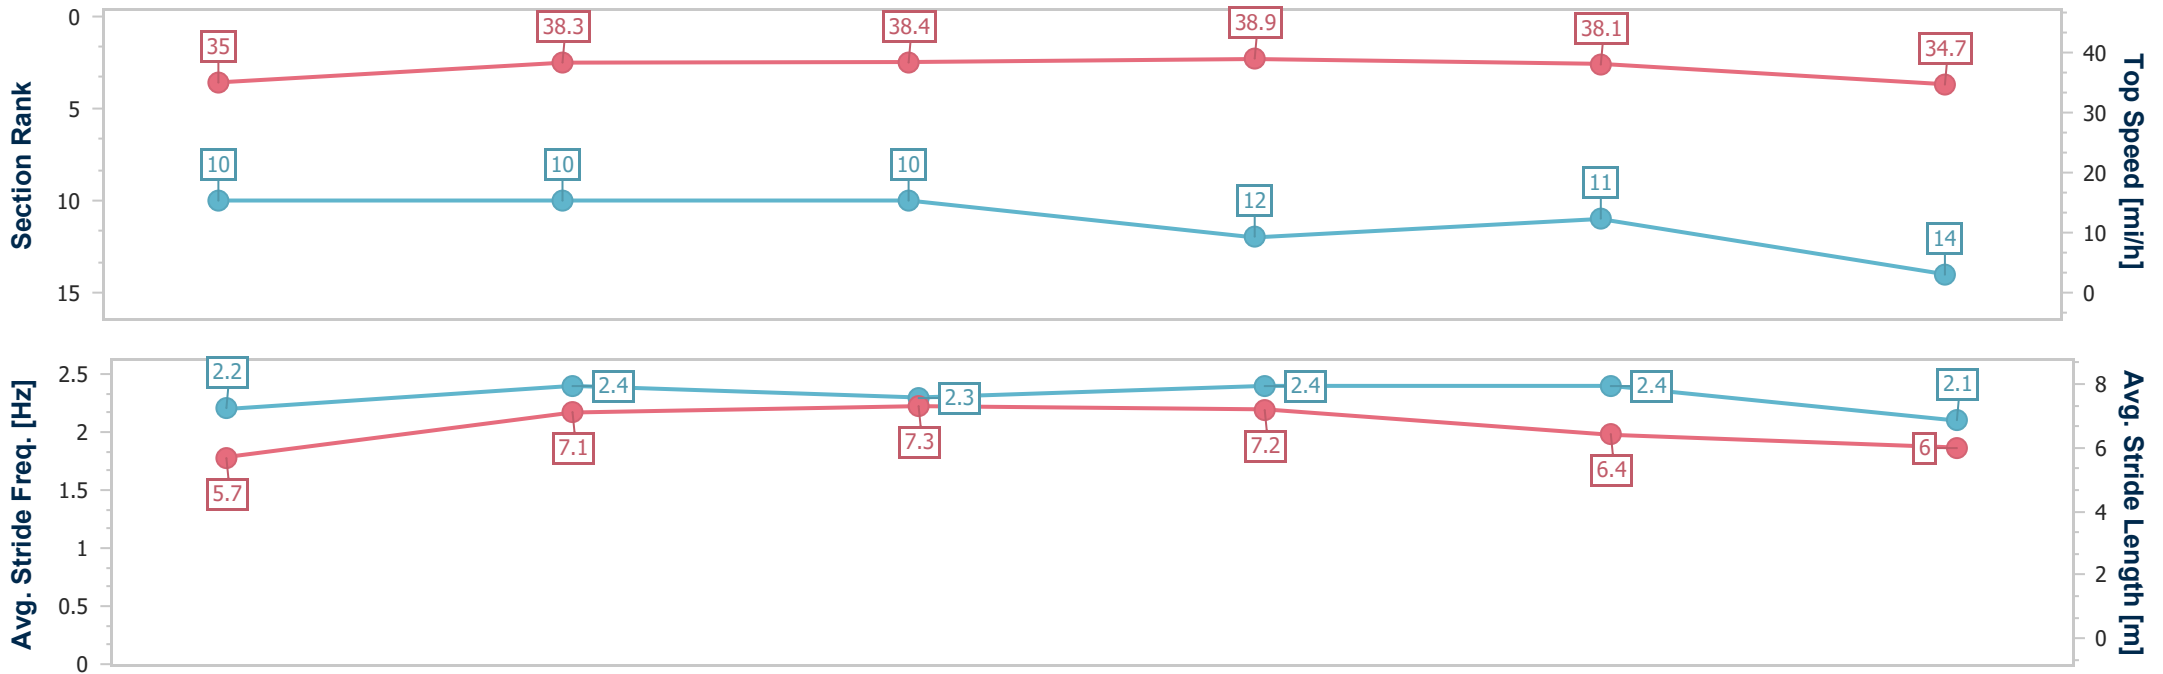

Horse Name	Rohaan
Final Rank	14
Fastest Section Time (Section)	0:11.88 (3fur)
Top Speed [mi/h] (Section)	38.9 (2fur)
Race State	Finished

QIPCO British Champions Day
Race 2: Qipco British Champions Sprint Stakes (Group 1)
(British Champions Series) - 6F

21 October 2023 - 13:52

Track Rating: Soft, Weather: Overcast, Rail Position: True

Distance To Go	5fur	4fur	3fur	2fur	1fur	Finish								
Section Times	0:15.82 [10] (0:15.82)	0:27.80 [10] (0:11.98)	0:39.68 [10] (0:11.88)	0:51.57 [12] (0:11.89)	1:04.54 [11] (0:12.97)	1:20.07 (0:15.53)								
Average Speed [mi/h]	28.6	37.5	37.9	37.9	34.7	28.7								
Top Speed [mi/h]	35.0	38.3	38.4	38.9	38.1	34.7								
Avg. Dist. to Rail [m]	8.2	10.0	10.3	10.6	8.6	7.5								
Avg. Stride Freq. [Hz]	2.2	2.4	2.3	2.4	2.4	2.1								
Avg. Stride Length [m]	5.7	7.1	7.3	7.2	6.4	6.0								

- [ ] Ranking at each section and finish
- -.-.- No data available at this section
- NA No data available