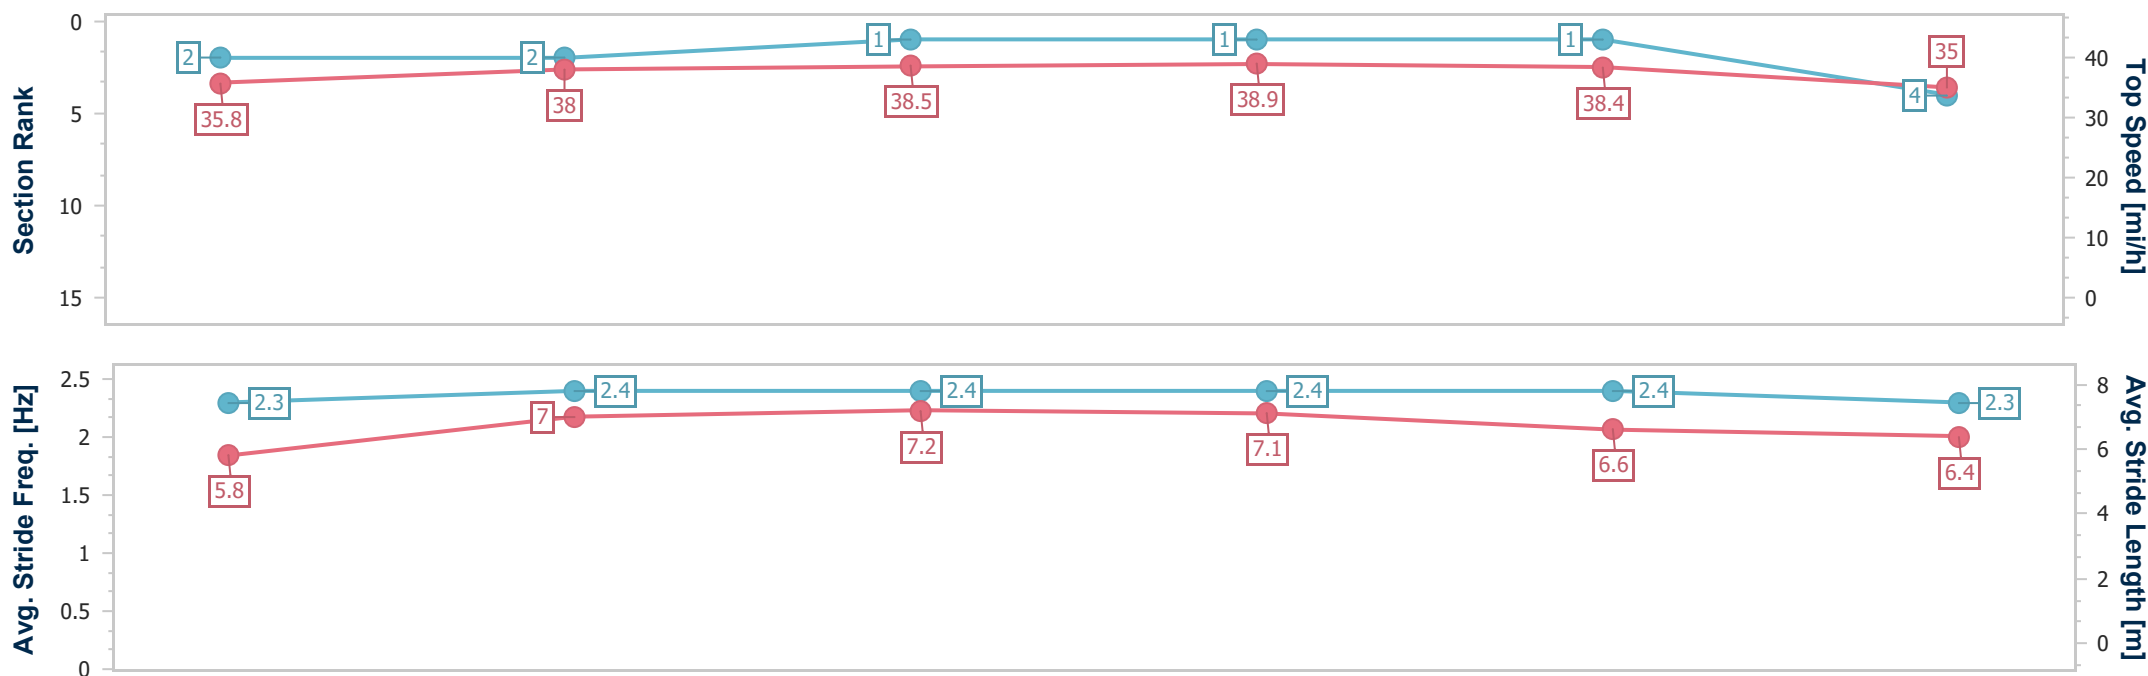

Horse Name	Swingalong
Final Rank	4
Fastest Section Time (Section)	0:11.83 (3fur)
Top Speed [mi/h] (Section)	38.9 (2fur)
Race State	Finished

QIPCO British Champions Day
Race 2: Qipco British Champions Sprint Stakes (Group 1)
(British Champions Series) - 6F

21 October 2023 - 13:52

Track Rating: Soft, Weather: Overcast, Rail Position: True

Distance To Go	5fur	4fur	3fur	2fur	1fur	Finish								
Section Times	0:15.17 [2] (0:15.17)	0:27.21 [2] (0:12.04)	0:39.04 [1] (0:11.83)	0:50.88 [1] (0:11.84)	1:03.78 [1] (0:12.90)	1:17.60 (0:13.82)								
Average Speed [mi/h]	29.9	37.3	38.2	38.0	34.9	32.3								
Top Speed [mi/h]	35.8	38.0	38.5	38.9	38.4	35.0								
Avg. Dist. to Rail [m]	8.5	12.9	14.0	17.4	18.2	13.4								
Avg. Stride Freq. [Hz]	2.3	2.4	2.4	2.4	2.4	2.3								
Avg. Stride Length [m]	5.8	7.0	7.2	7.1	6.6	6.4								

- [ ] Ranking at each section and finish
- -.-.-.- No data available at this section
- NA No data available