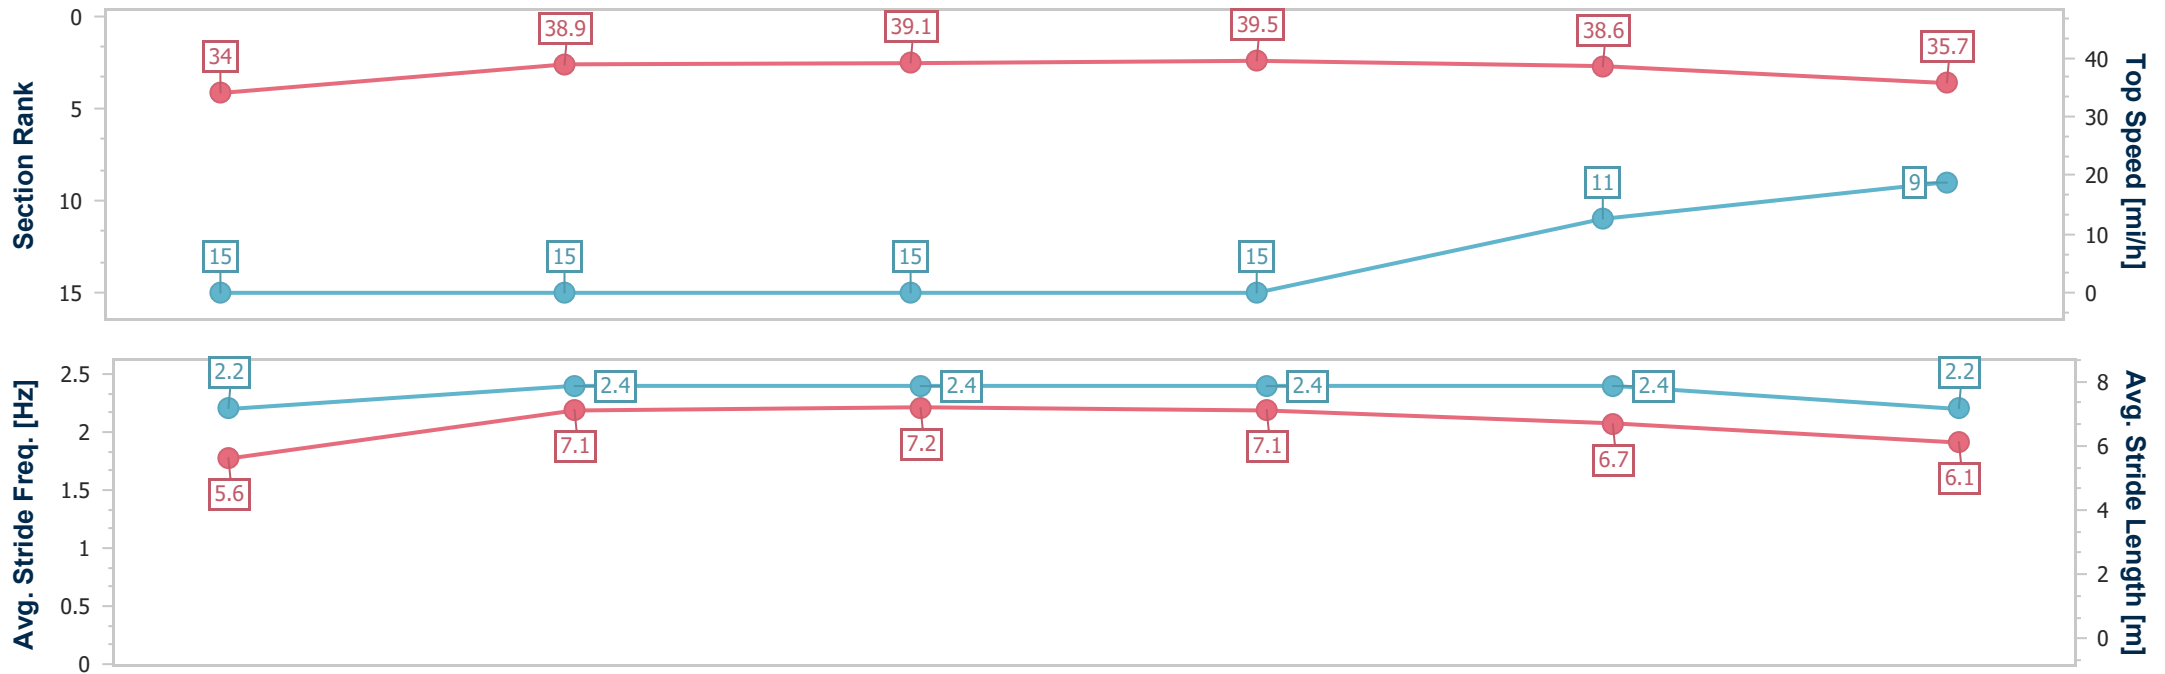

Horse Name	Sandrine
Final Rank	9
Fastest Section Time (Section)	0:11.75 (2fur)
Top Speed [mi/h] (Section)	39.5 (2fur)
Race State	Finished

QIPCO British Champions Day
Race 2: Qipco British Champions Sprint Stakes (Group 1)
(British Champions Series) - 6F

21 October 2023 - 13:52

Track Rating: Soft, Weather: Overcast, Rail Position: True

Distance To Go	5fur	4fur	3fur	2fur	1fur	Finish							
Section Times	0:16.50 [15] (0:16.50)	0:28.31 [15] (0:11.81)	0:40.10 [15] (0:11.79)	0:51.85 [15] (0:11.75)	1:04.54 [11] (0:12.69)	1:19.30 (0:14.76)							
Average Speed [mi/h]	27.4	38.1	38.2	38.3	35.5	30.2							
Top Speed [mi/h]	34.0	38.9	39.1	39.5	38.6	35.7							
Avg. Dist. to Rail [m]	14.9	13.2	13.3	14.6	12.5	9.8							
Avg. Stride Freq. [Hz]	2.2	2.4	2.4	2.4	2.4	2.2							
Avg. Stride Length [m]	5.6	7.1	7.2	7.1	6.7	6.1							

- [ ] Ranking at each section and finish
- -.-.- No data available at this section
- NA No data available