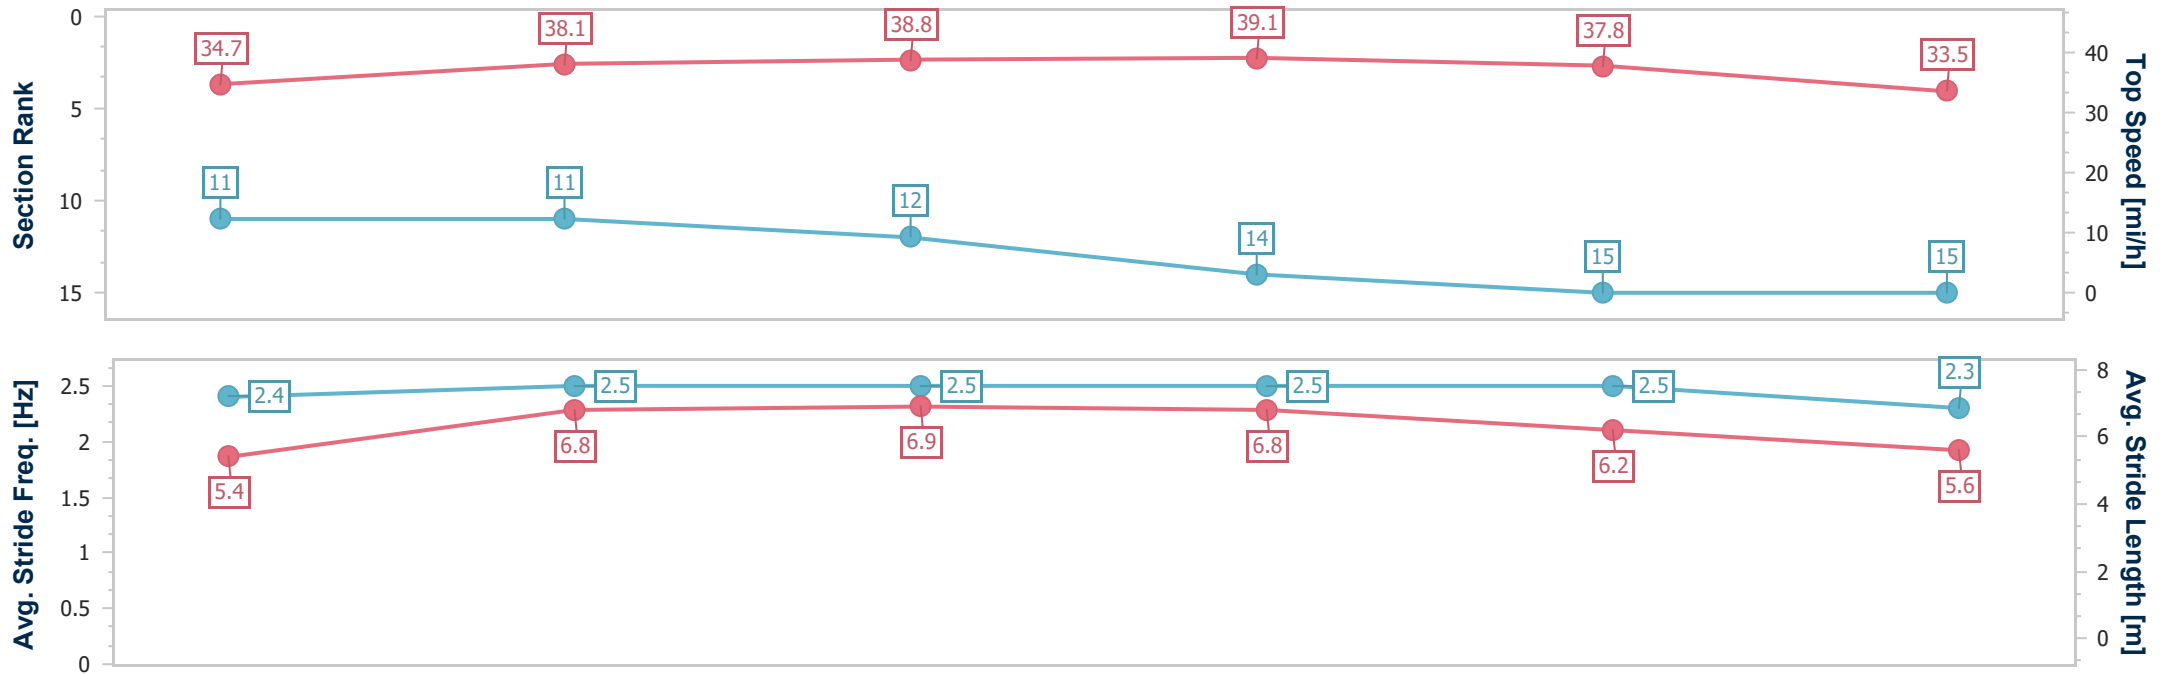

Horse Name	Saint Lawrence
Final Rank	15
Fastest Section Time (Section)	0:11.82 (3fur)
Top Speed [mi/h] (Section)	39.1 (2fur)
Race State	Finished

QIPCO British Champions Day
Race 2: Qipco British Champions Sprint Stakes (Group 1)
(British Champions Series) - 6F

21 October 2023 - 13:52

Track Rating: Soft, Weather: Overcast, Rail Position: True

Distance To Go	5fur	4fur	3fur	2fur	1fur	Finish
Section Times	0:15.92 [11] (0:15.92)	0:27.88 [11] (0:11.96)	0:39.70 [12] (0:11.82)	0:51.67 [14] (0:11.97)	1:05.02 [15] (0:13.35)	1:20.42 (0:15.40)
Average Speed [mi/h]	28.4	37.8	38.0	37.6	33.7	29.0
Top Speed [mi/h]	34.7	38.1	38.8	39.1	37.8	33.5
Avg. Dist. to Rail [m]	11.8	11.6	12.1	12.0	10.0	9.4
Avg. Stride Freq. [Hz]	2.4	2.5	2.5	2.5	2.5	2.3
Avg. Stride Length [m]	5.4	6.8	6.9	6.8	6.2	5.6

- [ ] Ranking at each section and finish
- -.-.- No data available at this section
- NA No data available