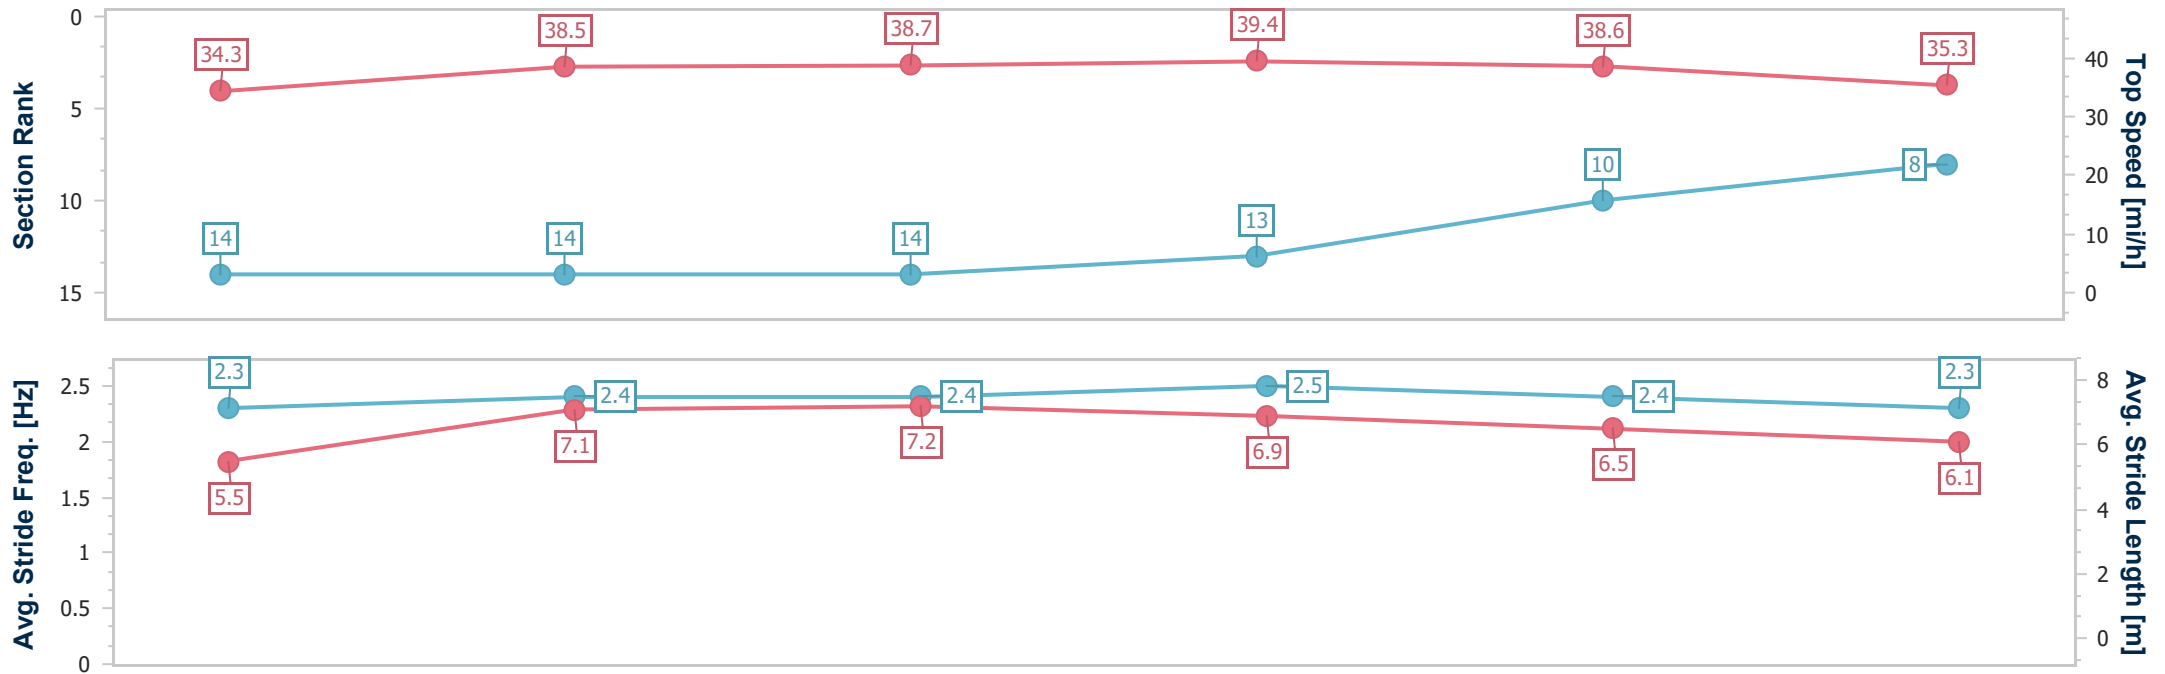

Horse Name	Mill Stream
Final Rank	8
Fastest Section Time (Section)	0:11.71 (2fur)
Top Speed [mi/h] (Section)	39.4 (2fur)
Race State	Finished

QIPCO British Champions Day
Race 2: Qipco British Champions Sprint Stakes (Group 1)
(British Champions Series) - 6F

21 October 2023 - 13:52

Track Rating: Soft, Weather: Overcast, Rail Position: True

Distance To Go	5fur	4fur	3fur	2fur	1fur	Finish							
Section Times	0:16.20 [14] (0:16.20)	0:28.05 [14] (0:11.85)	0:39.88 [14] (0:11.83)	0:51.59 [13] (0:11.71)	1:04.38 [10] (0:12.79)	1:18.87 (0:14.49)							
Average Speed [mi/h]	27.9	38.1	38.1	38.4	35.3	30.7							
Top Speed [mi/h]	34.3	38.5	38.7	39.4	38.6	35.3							
Avg. Dist. to Rail [m]	13.9	11.5	10.3	9.7	8.0	7.0							
Avg. Stride Freq. [Hz]	2.3	2.4	2.4	2.5	2.4	2.3							
Avg. Stride Length [m]	5.5	7.1	7.2	6.9	6.5	6.1							

- [ ] Ranking at each section and finish
- -.-.- No data available at this section
- NA No data available