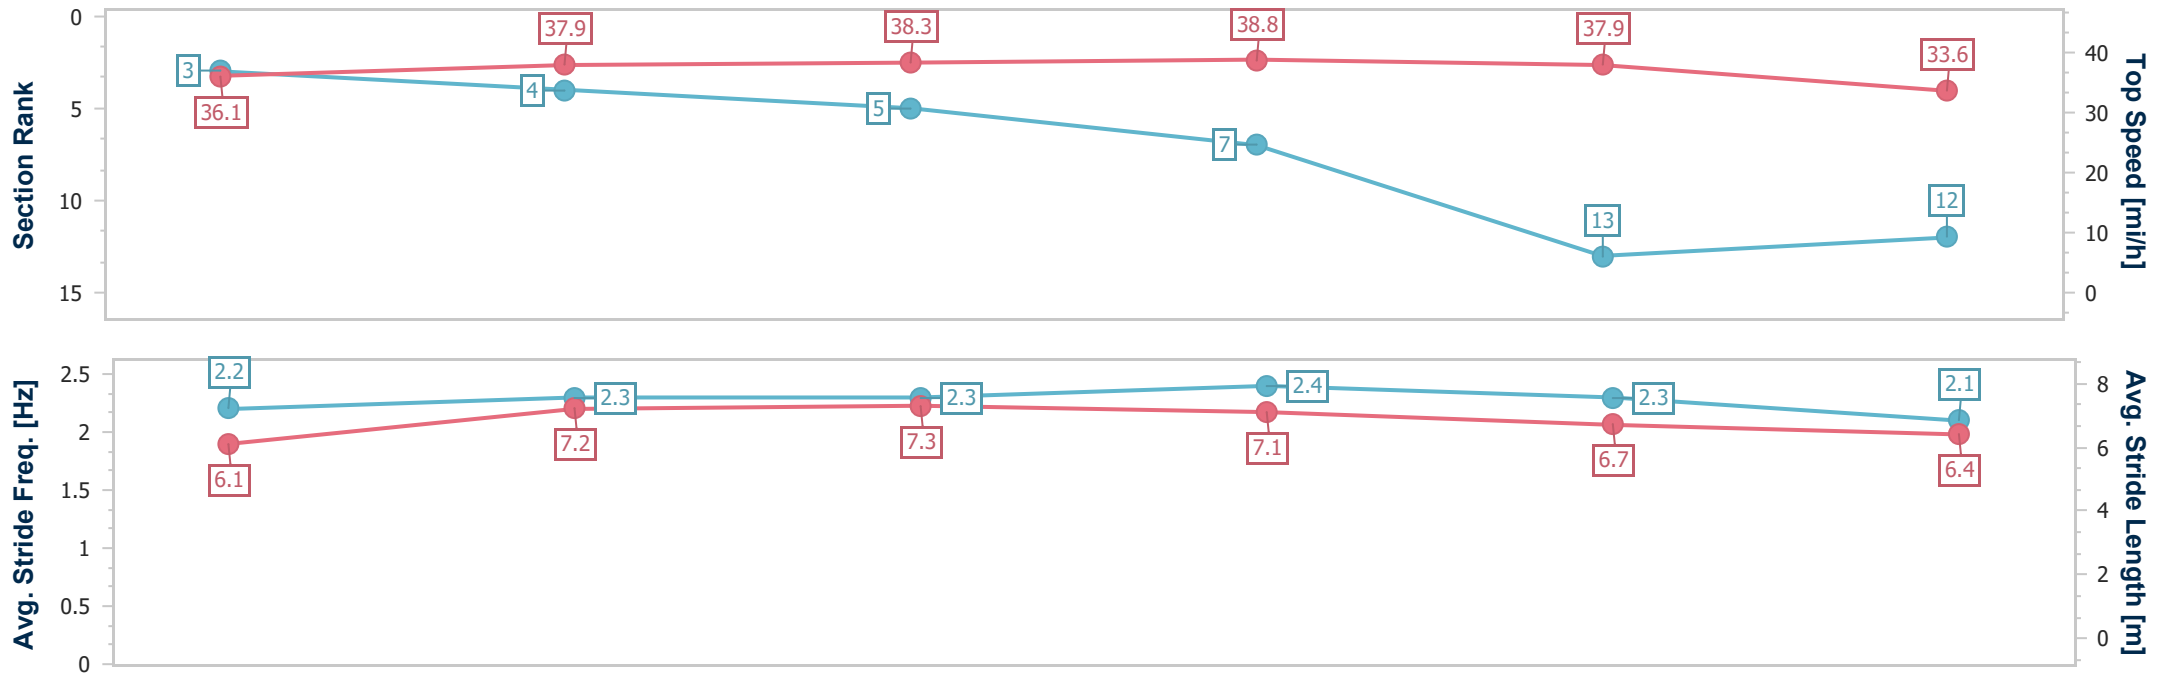

Horse Name	Magical Sunset
Final Rank	12
Fastest Section Time (Section)	0:11.95 (3fur)
Top Speed [mi/h] (Section)	38.8 (2fur)
Race State	Finished

QIPCO British Champions Day
Race 2: Qipco British Champions Sprint Stakes (Group 1)
(British Champions Series) - 6F

21 October 2023 - 13:52

Track Rating: Soft, Weather: Overcast, Rail Position: True

Distance To Go	5fur	4fur	3fur	2fur	1fur	Finish							
Section Times	0:15.35 [3] (0:15.35)	0:27.40 [4] (0:12.05)	0:39.35 [5] (0:11.95)	0:51.35 [7] (0:12.00)	1:04.63 [13] (0:13.28)	1:19.57 (0:14.94)							
Average Speed [mi/h]	29.4	37.2	37.9	37.5	33.9	29.9							
Top Speed [mi/h]	36.1	37.9	38.3	38.8	37.9	33.6							
Avg. Dist. to Rail [m]	9.8	12.2	12.3	13.8	15.5	13.8							
Avg. Stride Freq. [Hz]	2.2	2.3	2.3	2.4	2.3	2.1							
Avg. Stride Length [m]	6.1	7.2	7.3	7.1	6.7	6.4							

- [ ] Ranking at each section and finish
- -.-.-.- No data available at this section
- NA No data available