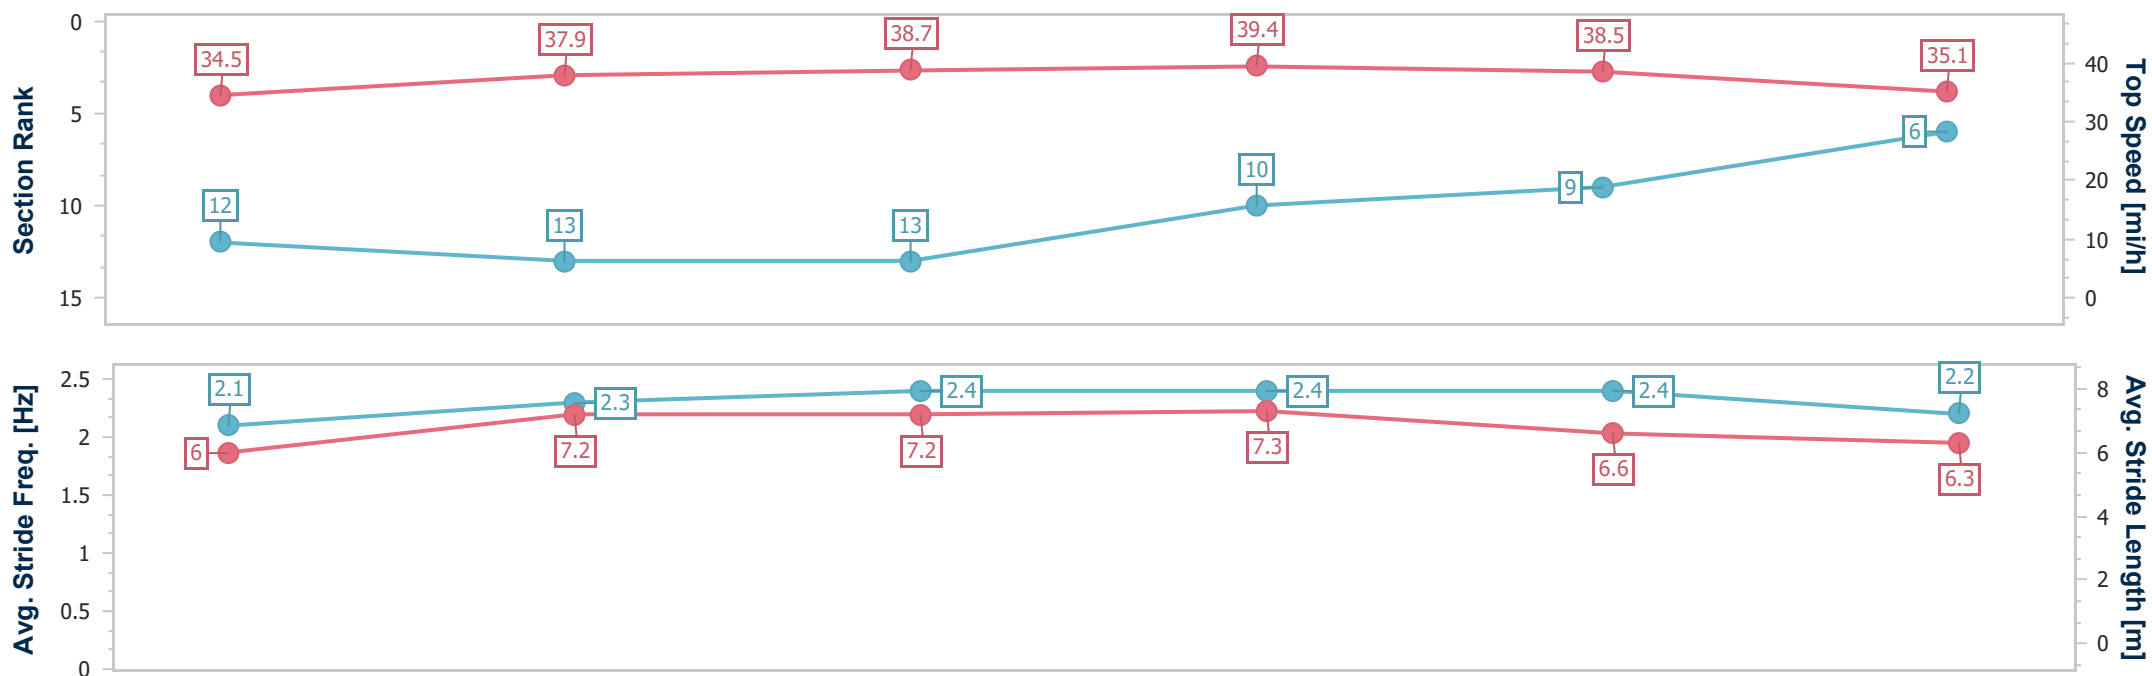

Horse Name	Makarova
Final Rank	6
Fastest Section Time (Section)	0:11.75 (2fur)
Top Speed [mi/h] (Section)	39.4 (2fur)
Race State	Finished

QIPCO British Champions Day
Race 2: Qipco British Champions Sprint Stakes (Group 1)
(British Champions Series) - 6F

21 October 2023 - 13:52

Track Rating: Soft, Weather: Overcast, Rail Position: True

Distance To Go	5fur	4fur	3fur	2fur	1fur	Finish							
Section Times	0:15.95 [12] (0:15.95)	0:27.96 [13] (0:12.01)	0:39.75 [13] (0:11.79)	0:51.50 [10] (0:11.75)	1:04.35 [9] (0:12.85)	1:18.49 (0:14.14)							
Average Speed [mi/h]	28.4	37.5	38.1	38.5	35.1	31.6							
Top Speed [mi/h]	34.5	37.9	38.7	39.4	38.5	35.1							
Avg. Dist. to Rail [m]	13.6	13.2	14.5	15.5	16.9	14.7							
Avg. Stride Freq. [Hz]	2.1	2.3	2.4	2.4	2.4	2.2							
Avg. Stride Length [m]	6.0	7.2	7.2	7.3	6.6	6.3							

- [ ] Ranking at each section and finish
- -.-.- No data available at this section
- NA No data available