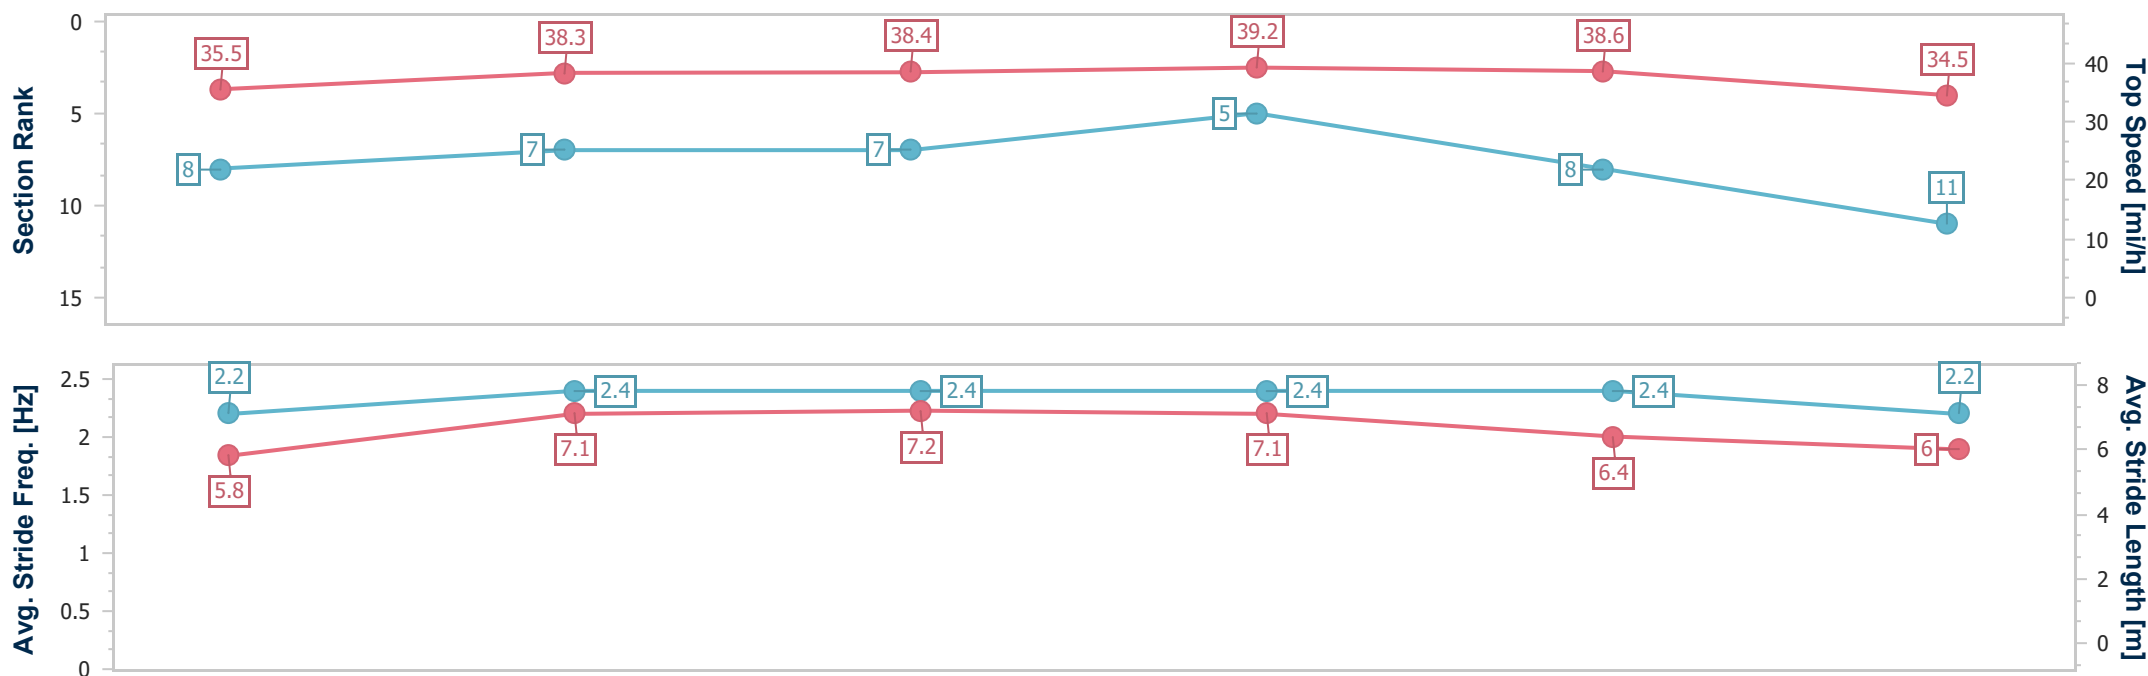

Horse Name	Believing
Final Rank	11
Fastest Section Time (Section)	0:11.73 (2fur)
Top Speed [mi/h] (Section)	39.2 (2fur)
Race State	Finished

QIPCO British Champions Day
Race 2: Qipco British Champions Sprint Stakes (Group 1)
(British Champions Series) - 6F

21 October 2023 - 13:52

Track Rating: Soft, Weather: Overcast, Rail Position: True

Distance To Go	5fur	4fur	3fur	2fur	1fur	Finish							
Section Times	0:15.70 [8] (0:15.70)	0:27.59 [7] (0:11.89)	0:39.51 [7] (0:11.92)	0:51.24 [5] (0:11.73)	1:04.30 [8] (0:13.06)	1:19.42 (0:15.12)							
Average Speed [mi/h]	28.8	37.8	37.7	38.4	34.5	29.5							
Top Speed [mi/h]	35.5	38.3	38.4	39.2	38.6	34.5							
Avg. Dist. to Rail [m]	7.3	10.2	10.7	11.1	9.8	7.7							
Avg. Stride Freq. [Hz]	2.2	2.4	2.4	2.4	2.4	2.2							
Avg. Stride Length [m]	5.8	7.1	7.2	7.1	6.4	6.0							

- [ ] Ranking at each section and finish
- -.-.- No data available at this section
- NA No data available