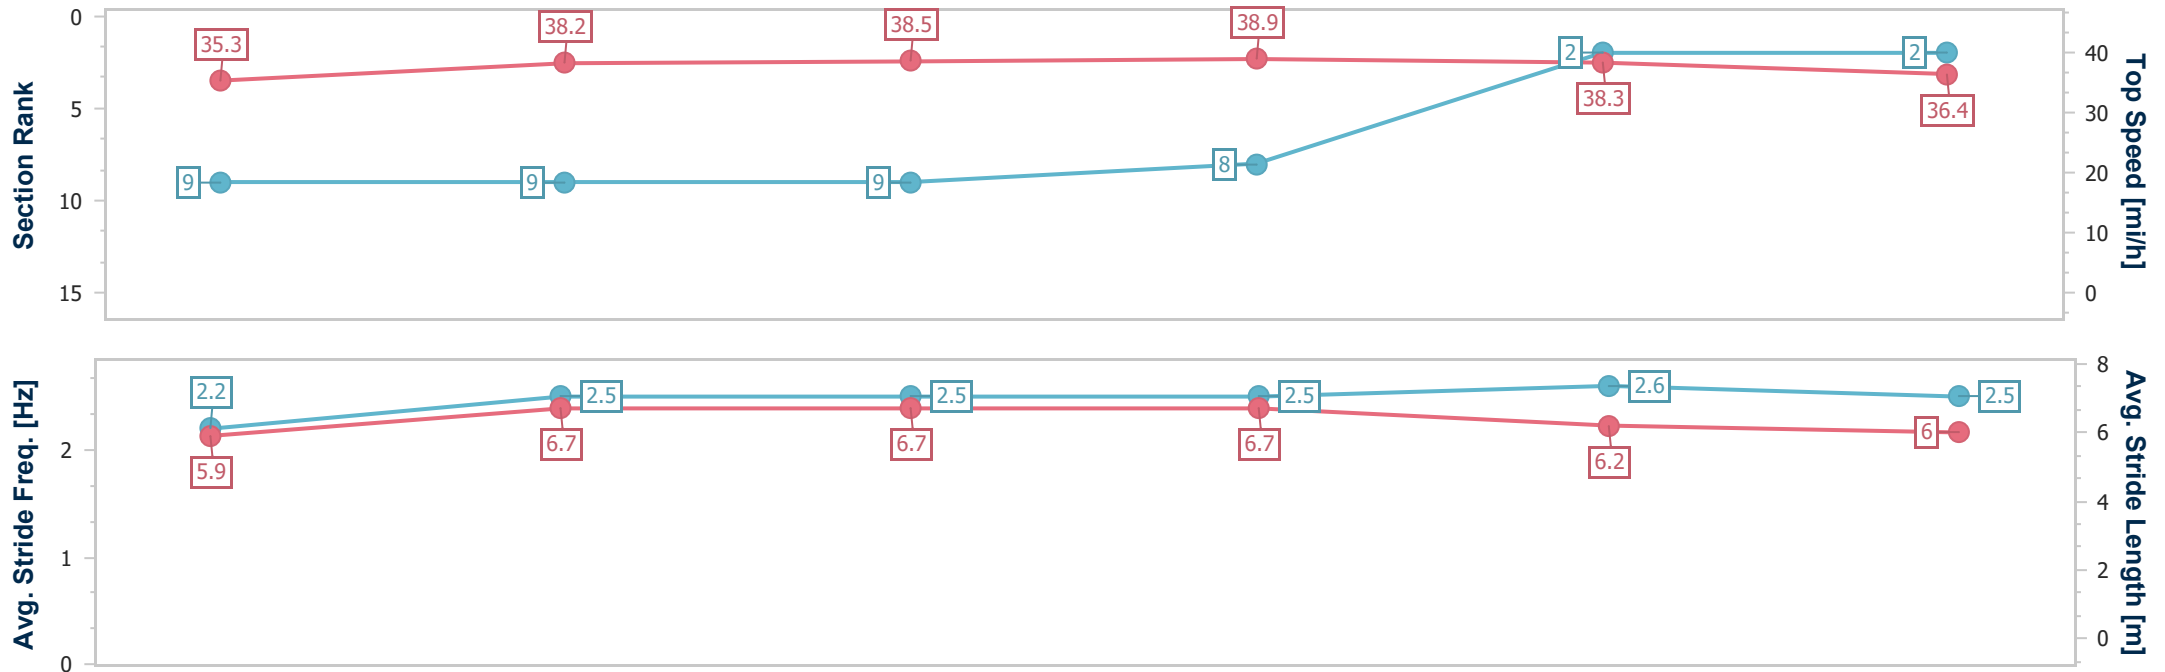

Horse Name	Kinross
Final Rank	2
Fastest Section Time (Section)	0:11.84 (2fur)
Top Speed [mi/h] (Section)	38.9 (2fur)
Race State	Finished

QIPCO British Champions Day
Race 2: Qipco British Champions Sprint Stakes (Group 1)
(British Champions Series) - 6F

21 October 2023 - 13:52

Track Rating: Soft, Weather: Overcast, Rail Position: True

Distance To Go	5fur	4fur	3fur	2fur	1fur	Finish							
Section Times	0:15.73 [9] (0:15.73)	0:27.69 [9] (0:11.96)	0:39.54 [9] (0:11.85)	0:51.38 [8] (0:11.84)	1:03.88 [2] (0:12.50)	1:17.16 (0:13.28)							
Average Speed [mi/h]	28.7	37.6	38.0	38.0	35.9	33.6							
Top Speed [mi/h]	35.3	38.2	38.5	38.9	38.3	36.4							
Avg. Dist. to Rail [m]	10.0	12.0	11.9	11.9	11.1	10.0							
Avg. Stride Freq. [Hz]	2.2	2.5	2.5	2.5	2.6	2.5							
Avg. Stride Length [m]	5.9	6.7	6.7	6.7	6.2	6.0							

- [ ] Ranking at each section and finish
- -.-.- No data available at this section
- NA No data available