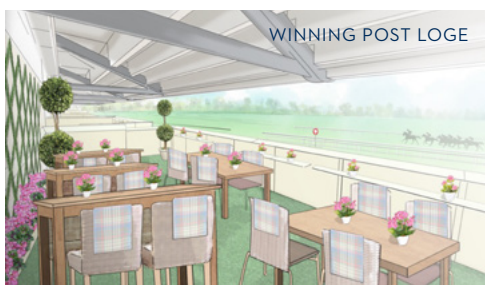

WINNING POST LOGE