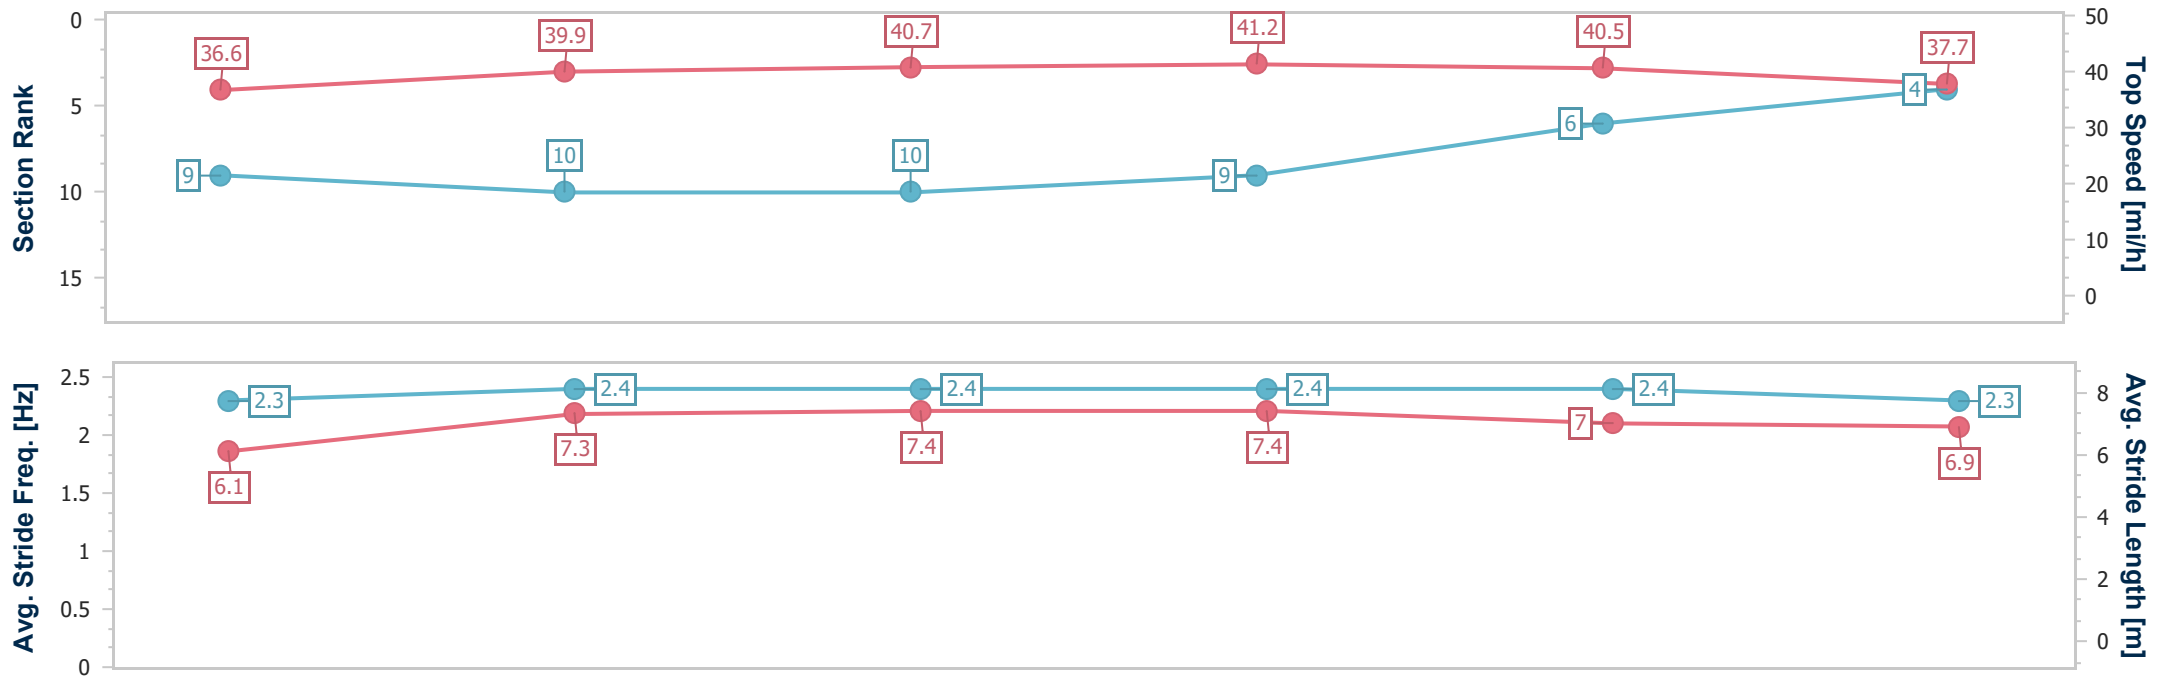

Horse Name	Artorius
Final Rank	4
Fastest Section Time (Section)	0:11.20 (3fur)
Top Speed [mi/h] (Section)	41.2 (2fur)
Race State	Finished

Royal Ascot Saturday
Race 3: Queen Elizabeth II Jubilee Stakes (Group 1) (British Champions Series) - 6F

24 June 2023 - 15:42

Track Rating: Good to firm, Weather: Fine, Rail Position: True

Distance To Go	5fur	4fur	3fur	2fur	1fur	Finish							
Section Times	0:14.79 [9] (0:14.79)	0:26.22 [10] (0:11.43)	0:37.42 [10] (0:11.20)	0:48.63 [9] (0:11.21)	1:00.60 [6] (0:11.97)	1:13.27 (0:12.67)							
Average Speed [mi/h]	30.5	39.5	40.2	40.2	37.5	35.3							
Top Speed [mi/h]	36.6	39.9	40.7	41.2	40.5	37.7							
Avg. Dist. to Rail [m]	20.8	22.3	21.4	21.6	21.2	21.2							
Avg. Stride Freq. [Hz]	2.3	2.4	2.4	2.4	2.4	2.3							
Avg. Stride Length [m]	6.1	7.3	7.4	7.4	7.0	6.9							

- [ ] Ranking at each section and finish
- -.-.- No data available at this section
- NA No data available