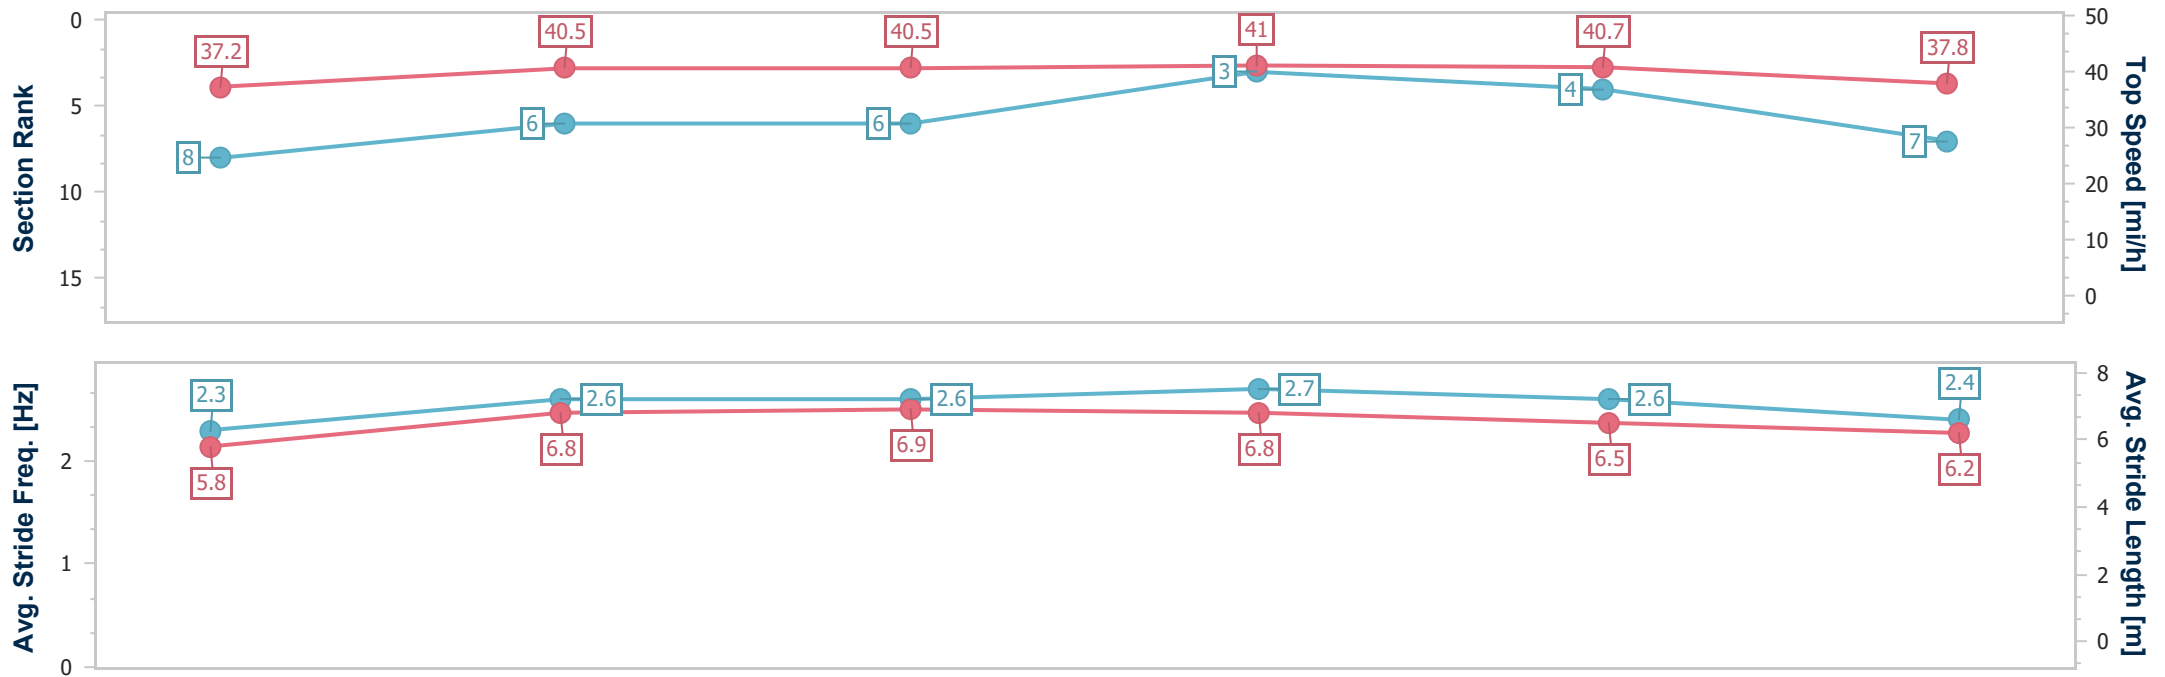

Horse Name	Kinross
Final Rank	7
Fastest Section Time (Section)	0:11.16 (2fur)
Top Speed [mi/h] (Section)	41.0 (2fur)
Race State	Finished

Royal Ascot Saturday
Race 3: Queen Elizabeth II Jubilee Stakes (Group 1) (British Champions Series) - 6F

24 June 2023 - 15:42

Track Rating: Good to firm, Weather: Fine, Rail Position: True

Distance To Go	5fur	4fur	3fur	2fur	1fur	Finish							
Section Times	0:14.74 [8] (0:14.74)	0:26.02 [6] (0:11.28)	0:37.27 [6] (0:11.25)	0:48.43 [3] (0:11.16)	1:00.40 [4] (0:11.97)	1:13.49 (0:13.09)							
Average Speed [mi/h]	30.7	40.0	40.0	40.3	37.5	34.0							
Top Speed [mi/h]	37.2	40.5	40.5	41.0	40.7	37.8							
Avg. Dist. to Rail [m]	12.5	15.8	15.0	13.8	13.0	10.7							
Avg. Stride Freq. [Hz]	2.3	2.6	2.6	2.7	2.6	2.4							
Avg. Stride Length [m]	5.8	6.8	6.9	6.8	6.5	6.2							

- [ ] Ranking at each section and finish
- -.-.- No data available at this section
- NA No data available