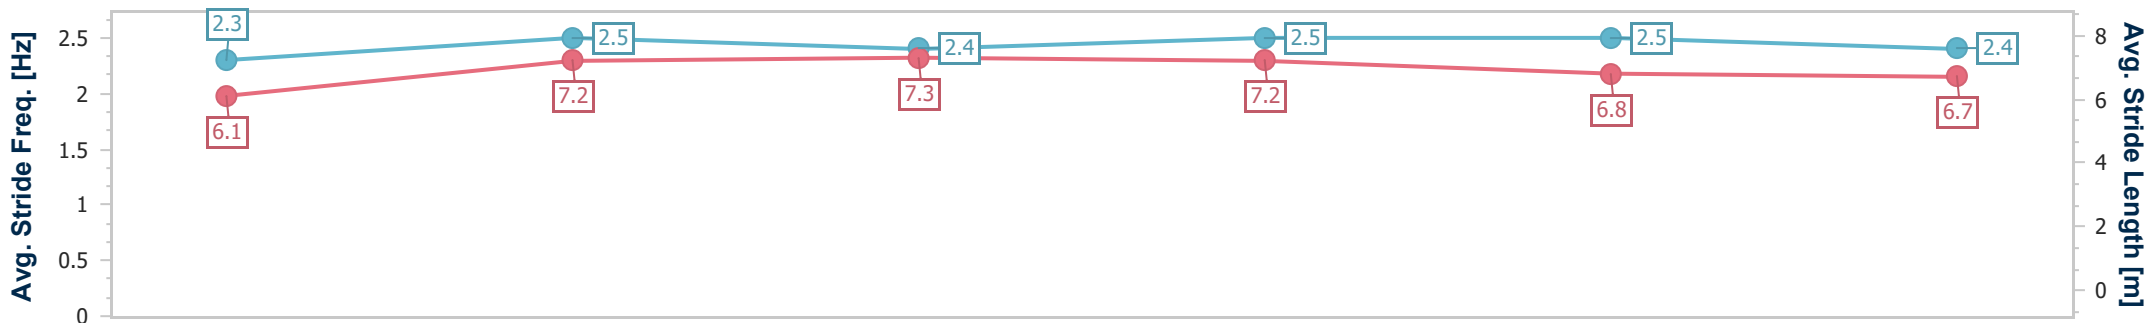

Horse Name	Highfield Princess
Final Rank	3
Fastest Section Time (Section)	0:11.24 (2fur)
Top Speed [mi/h] (Section)	40.8 (2fur)
Race State	Finished

Royal Ascot Saturday
Race 3: Queen Elizabeth II Jubilee Stakes (Group 1) (British Champions Series) - 6F
24 June 2023 - 15:42
Track Rating: Good to firm, Weather: Fine, Rail Position: True

Distance To Go	5fur	4fur	3fur	2fur	1fur	Finish
Section Times	0:14.49 [3] (0:14.49)	0:25.84 [3] (0:11.35)	0:37.16 [3] (0:11.32)	0:48.40 [1] (0:11.24)	1:00.35 [2] (0:11.95)	1:12.94 (0:12.59)
Average Speed [mi/h]	31.1	39.8	39.7	40.0	37.8	35.5
Top Speed [mi/h]	36.9	40.1	40.2	40.8	40.4	38.0
Avg. Dist. to Rail [m]	26.1	26.0	25.3	24.5	24.6	26.2
Avg. Stride Freq. [Hz]	2.3	2.5	2.4	2.5	2.5	2.4
Avg. Stride Length [m]	6.1	7.2	7.3	7.2	6.8	6.7

- [ ] Ranking at each section and finish
- -.-.- No data available at this section
- NA No data available