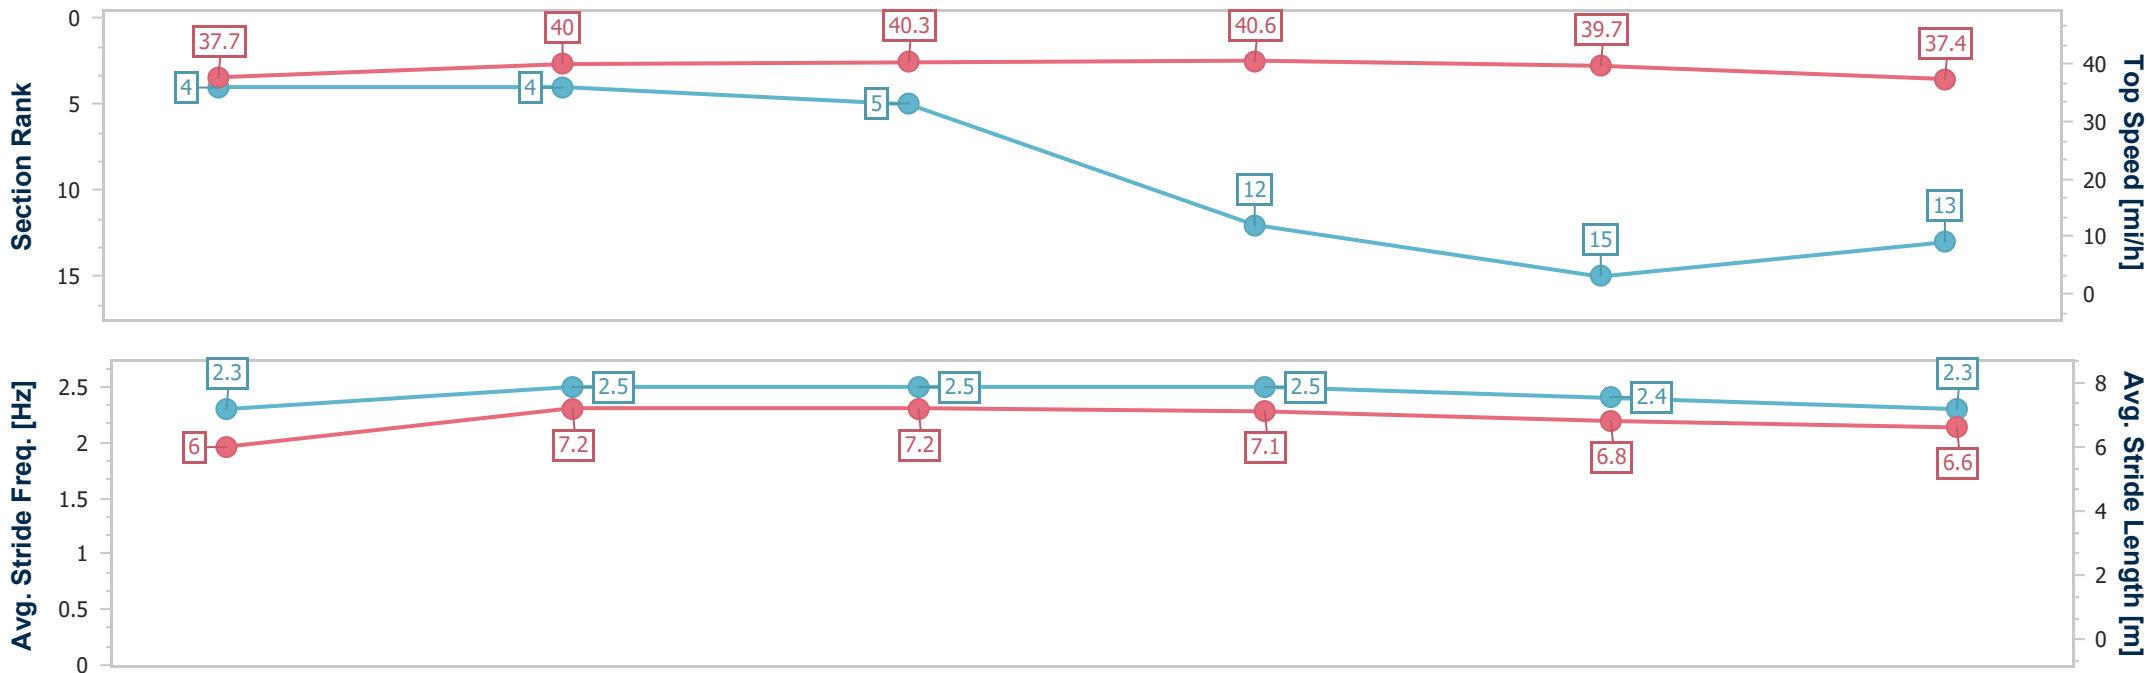

Horse Name	Big Invasion
Final Rank	13
Fastest Section Time (Section)	0:11.32 (3fur)
Top Speed [mi/h] (Section)	40.6 (2fur)
Race State	Finished

Royal Ascot Saturday
Race 3: Queen Elizabeth II Jubilee Stakes (Group 1) (British Champions Series) - 6F

24 June 2023 - 15:42

Track Rating: Good to firm, Weather: Fine, Rail Position: True

Distance To Go	5fur	4fur	3fur	2fur	1fur	Finish
Section Times	0:14.57 [4] (0:14.57)	0:25.95 [4] (0:11.38)	0:37.27 [5] (0:11.32)	0:48.76 [12] (0:11.49)	1:01.04 [15] (0:12.28)	1:14.11 (0:13.07)
Average Speed [mi/h]	31.4	39.5	39.9	39.1	36.7	34.2
Top Speed [mi/h]	37.7	40.0	40.3	40.6	39.7	37.4
Avg. Dist. to Rail [m]	16.6	17.8	17.1	16.9	17.2	16.3
Avg. Stride Freq. [Hz]	2.3	2.5	2.5	2.5	2.4	2.3
Avg. Stride Length [m]	6.0	7.2	7.2	7.1	6.8	6.6

- [ ] Ranking at each section and finish
- -.-.- No data available at this section
- NA No data available