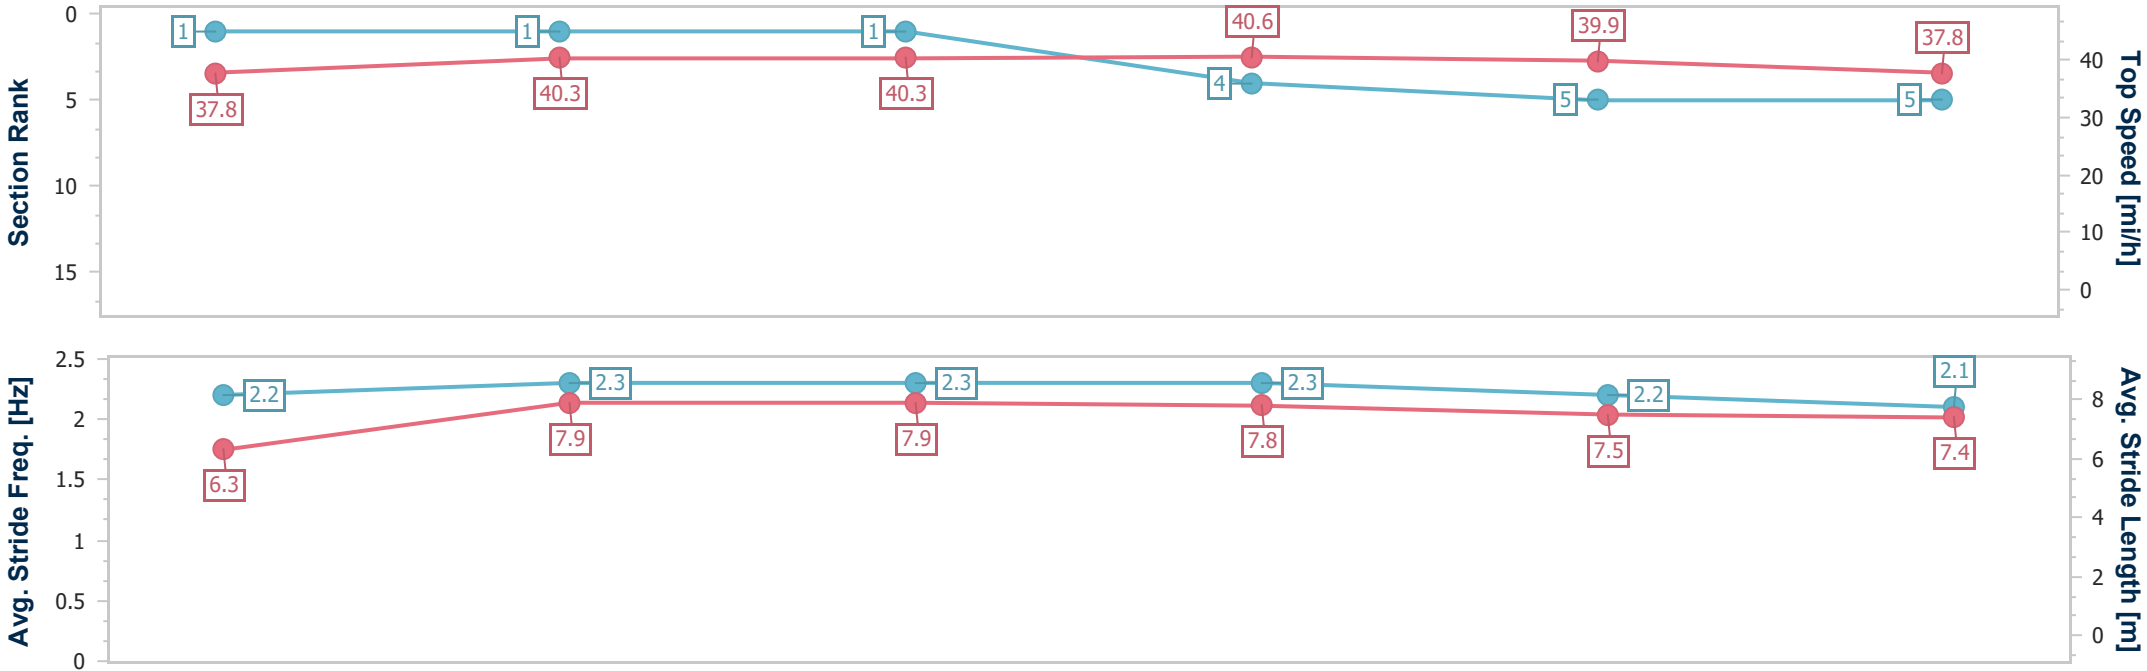

Horse Name	The Astrologist
Final Rank	5
Fastest Section Time (Section)	0:11.30 (3fur)
Top Speed [mi/h] (Section)	40.6 (2fur)
Race State	Finished

Royal Ascot Saturday
Race 3: Queen Elizabeth II Jubilee Stakes (Group 1) (British Champions Series) - 6F

24 June 2023 - 15:42

Track Rating: Good to firm, Weather: Fine, Rail Position: True

Distance To Go	5fur	4fur	3fur	2fur	1fur	Finish
Section Times	0:14.44 [1] (0:14.44)	0:25.76 [1] (0:11.32)	0:37.06 [1] (0:11.30)	0:48.46 [4] (0:11.40)	1:00.53 [5] (0:12.07)	1:13.51 (0:12.98)
Average Speed [mi/h]	31.2	39.9	39.8	39.7	37.2	34.4
Top Speed [mi/h]	37.8	40.3	40.3	40.6	39.9	37.8
Avg. Dist. to Rail [m]	15.9	17.3	16.5	15.6	15.4	14.1
Avg. Stride Freq. [Hz]	2.2	2.3	2.3	2.3	2.2	2.1
Avg. Stride Length [m]	6.3	7.9	7.9	7.8	7.5	7.4

- [ ] Ranking at each section and finish
- -.-.-.- No data available at this section
- NA No data available