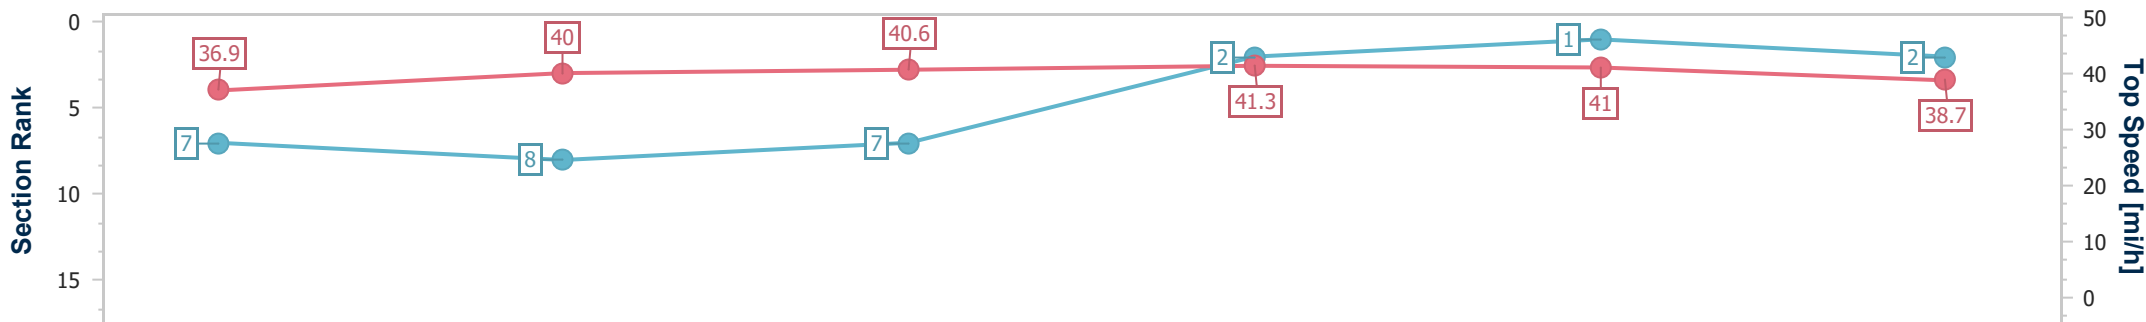

Royal Ascot Saturday
 Race 3: Queen Elizabeth II Jubilee Stakes (Group 1) (British Champions Series) - 6F

24 June 2023 - 15:42

Track Rating: Good to firm, Weather: Fine, Rail Position: True

| Distance To Go | 5fur | 4fur | 3fur | 2fur | 1fur | Finish | | | | | | | |
|------------------------|--------------------------|--------------------------|--------------------------|--------------------------|--------------------------|----------------------|--|--|--|--|--|--|--|
| Section Times | 0:14.70 [7] (0:14.70) | 0:26.08 [8] (0:11.38) | 0:37.32 [7] (0:11.24) | 0:48.40 [2] (0:11.08) | 1:00.14 [1] (0:11.74) | 1:12.58 (0:12.44) | | | | | | | |
| Average Speed [mi/h] | 30.6 | 39.6 | 40.1 | 40.5 | 38.4 | 35.9 | | | | | | | |
| Top Speed [mi/h] | 36.9 | 40.0 | 40.6 | 41.3 | 41.0 | 38.7 | | | | | | | |
| Avg. Dist. to Rail [m] | 14.2 | 17.0 | 16.1 | 15.9 | 15.7 | 13.4 | | | | | | | |
| Avg. Stride Freq. [Hz] | 2.2 | 2.4 | 2.4 | 2.4 | 2.4 | 2.3 | | | | | | | |
| Avg. Stride Length [m] | 6.1 | 7.5 | 7.6 | 7.5 | 7.2 | 7.0 | | | | | | | |