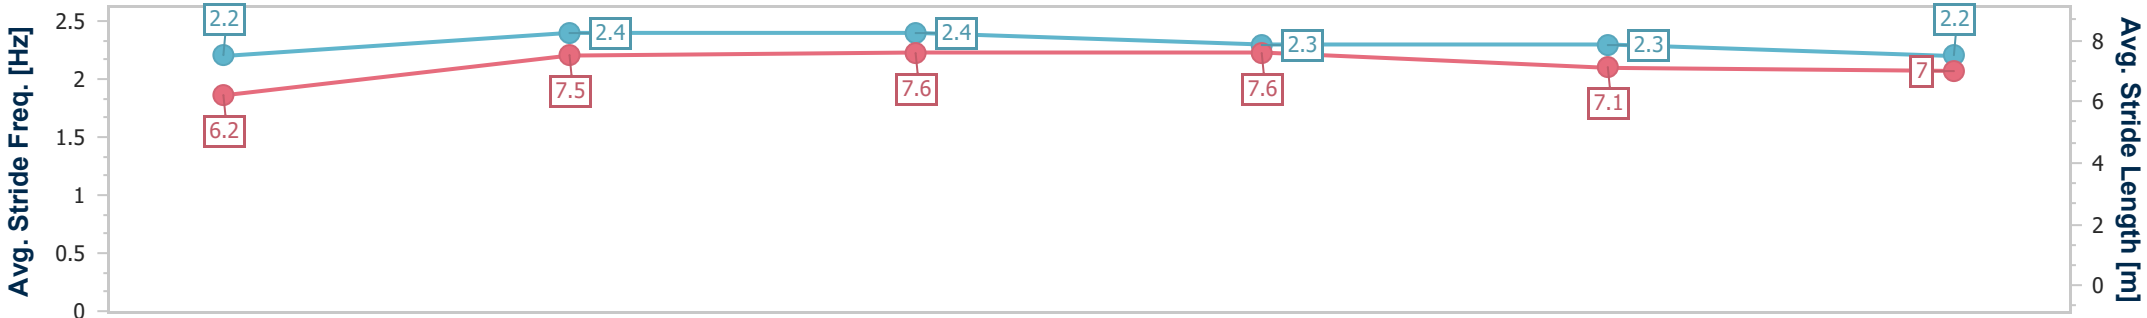

Horse Name	Coeur De Pierre
Final Rank	8
Fastest Section Time (Section)	0:11.30 (3fur)
Top Speed [mi/h] (Section)	40.7 (2fur)
Race State	Finished

Royal Ascot Saturday
Race 3: Queen Elizabeth II Jubilee Stakes (Group 1) (British Champions Series) - 6F
24 June 2023 - 15:42
Track Rating: Good to firm, Weather: Fine, Rail Position: True

Distance To Go	5fur	4fur	3fur	2fur	1fur	Finish
Section Times	0:14.46 [2] (0:14.46)	0:25.82 [2] (0:11.36)	0:37.12 [2] (0:11.30)	0:48.46 [5] (0:11.34)	1:00.63 [8] (0:12.17)	1:13.52 (0:12.89)
Average Speed [mi/h]	31.2	39.8	39.8	39.7	37.0	34.6
Top Speed [mi/h]	37.5	40.1	40.3	40.7	40.2	37.5
Avg. Dist. to Rail [m]	15.0	17.0	16.0	14.8	13.1	10.6
Avg. Stride Freq. [Hz]	2.2	2.4	2.4	2.3	2.3	2.2
Avg. Stride Length [m]	6.2	7.5	7.6	7.6	7.1	7.0

[ ] Ranking at each section and finish
-.-.- No data available at this section
NA No data available