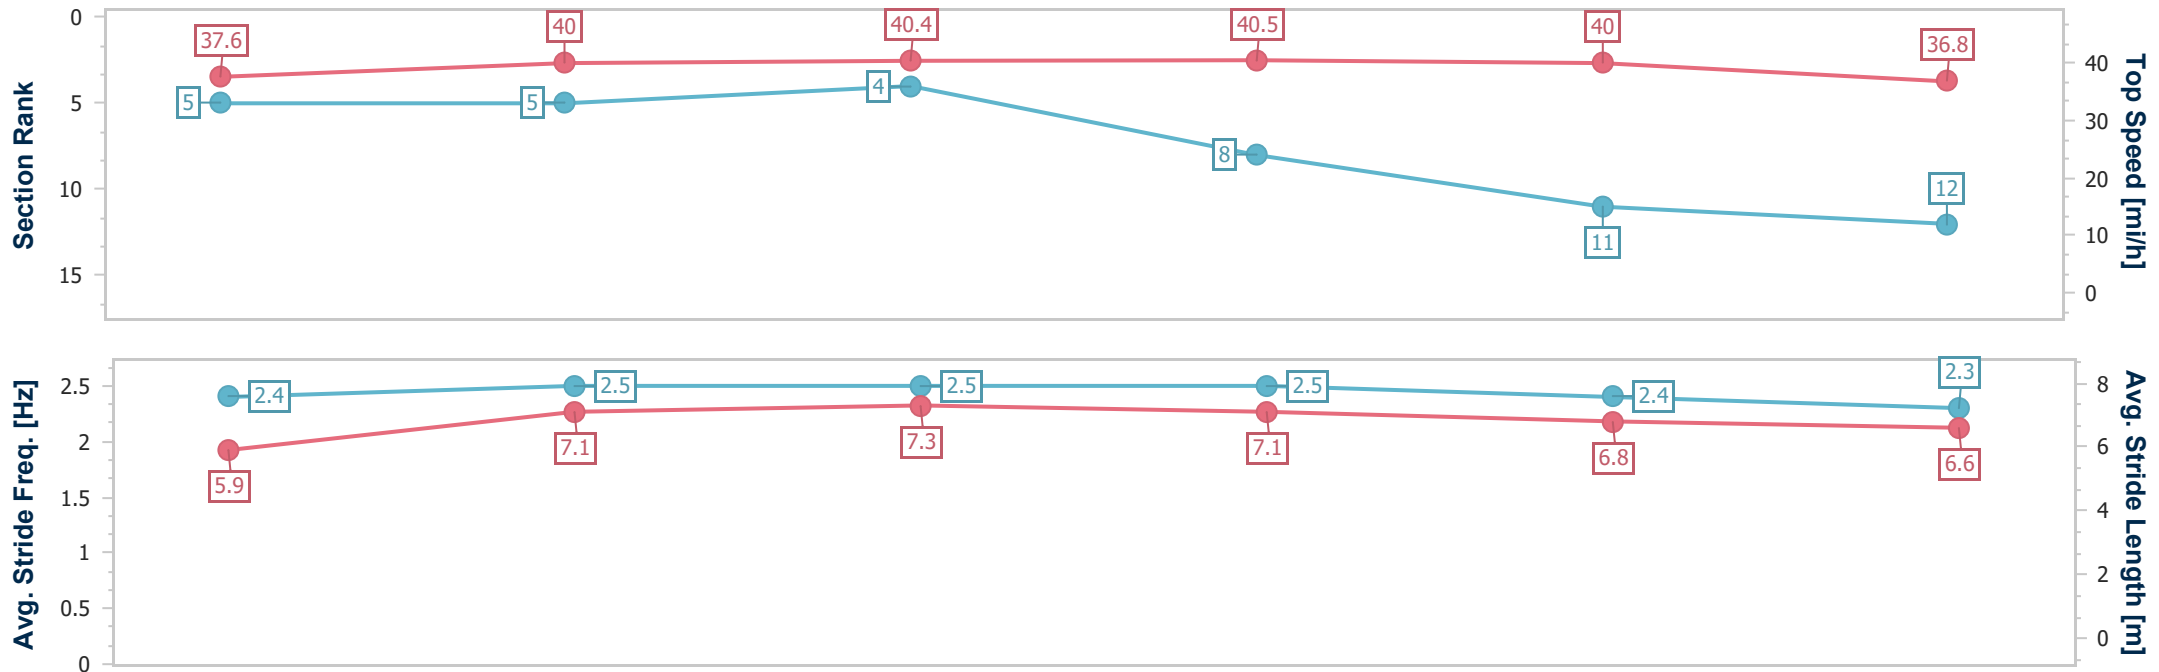

Horse Name	Art Power
Final Rank	12
Fastest Section Time (Section)	0:11.27 (3fur)
Top Speed [mi/h] (Section)	40.5 (2fur)
Race State	Finished

Royal Ascot Saturday
Race 3: Queen Elizabeth II Jubilee Stakes (Group 1) (British Champions Series) - 6F

24 June 2023 - 15:42

Track Rating: Good to firm, Weather: Fine, Rail Position: True

Distance To Go	5fur	4fur	3fur	2fur	1fur	Finish							
Section Times	0:14.58 [5] (0:14.58)	0:25.99 [5] (0:11.41)	0:37.26 [4] (0:11.27)	0:48.62 [8] (0:11.36)	1:00.90 [11] (0:12.28)	1:14.00 (0:13.10)							
Average Speed [mi/h]	31.0	39.4	40.1	39.5	36.6	34.0							
Top Speed [mi/h]	37.6	40.0	40.4	40.5	40.0	36.8							
Avg. Dist. to Rail [m]	22.9	22.6	21.9	20.2	19.7	19.6							
Avg. Stride Freq. [Hz]	2.4	2.5	2.5	2.5	2.4	2.3							
Avg. Stride Length [m]	5.9	7.1	7.3	7.1	6.8	6.6							

- [ ] Ranking at each section and finish
- -.-.- No data available at this section
- NA No data available