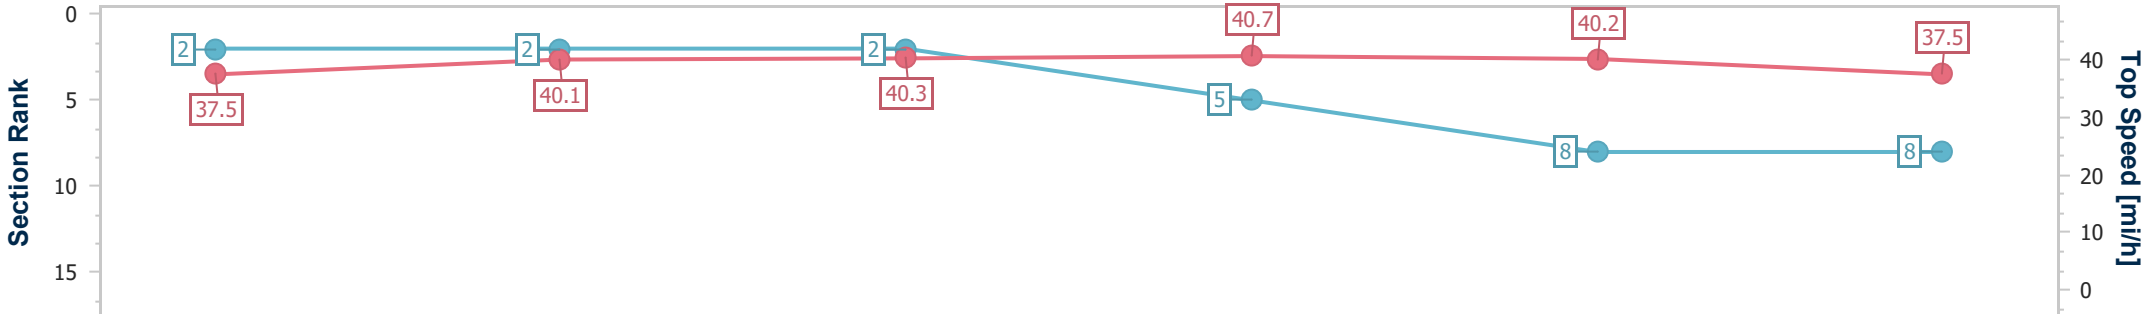

Horse Name	Coeur De Pierre
Final Rank	8
Fastest Section Time (Section)	0:11.30 (3fur)
Top Speed [mi/h] (Section)	40.7 (2fur)
Race State	Finished

Royal Ascot Saturday
Race 3: Queen Elizabeth II Jubilee Stakes (Group 1) (British Champions Series) - 6F
24 June 2023 - 15:42
Track Rating: Good to firm, Weather: Fine, Rail Position: True

Distance To Go	5fur	4fur	3fur	2fur	1fur	Finish
Section Times	0:14.46 [2] (0:14.46)	0:25.82 [2] (0:11.36)	0:37.12 [2] (0:11.30)	0:48.46 [5] (0:11.34)	1:00.63 [8] (0:12.17)	1:13.52 (0:12.89)
Average Speed [mi/h]	31.2	39.8	39.8	39.7	37.0	34.6
Top Speed [mi/h]	37.5	40.1	40.3	40.7	40.2	37.5
Avg. Dist. to Rail [m]	15.0	17.0	16.0	14.8	13.1	10.6
Avg. Stride Freq. [Hz]	2.2	2.4	2.4	2.3	2.3	2.2
Avg. Stride Length [m]	6.2	7.5	7.6	7.6	7.1	7.0

[ ] Ranking at each section and finish
-.-.- No data available at this section
NA No data available