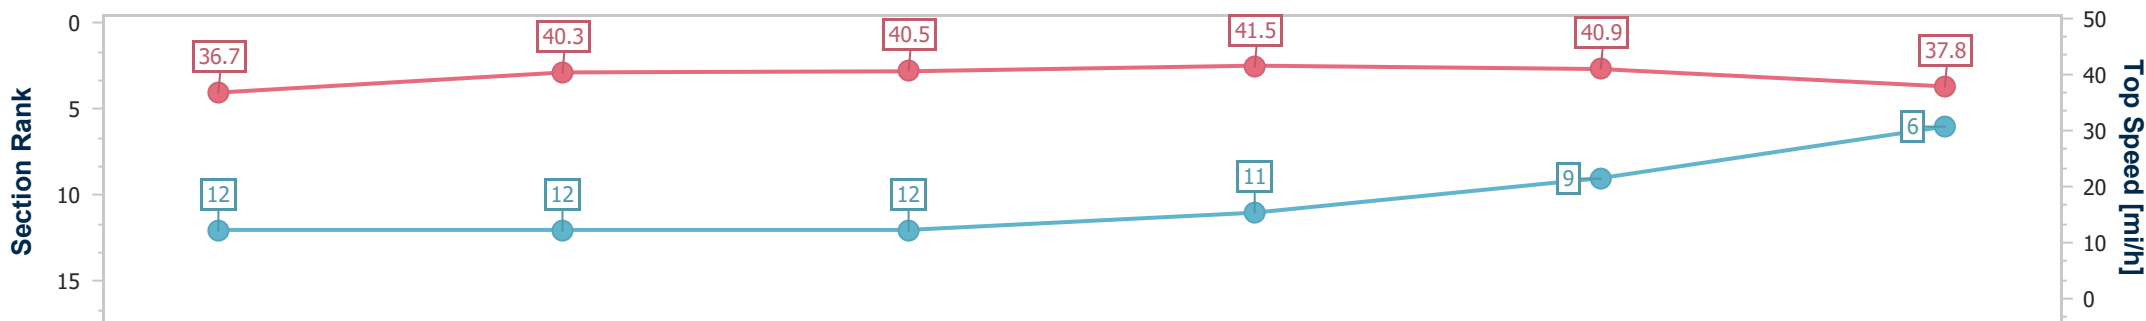

Horse Name	Al Suhail
Final Rank	6
Fastest Section Time (Section)	0:11.10 (2fur)
Top Speed [mi/h] (Section)	41.5 (2fur)
Race State	Finished

Royal Ascot Saturday
Race 3: Queen Elizabeth II Jubilee Stakes (Group 1) (British Champions Series) - 6F
24 June 2023 - 15:42
Track Rating: Good to firm, Weather: Fine, Rail Position: True

Distance To Go	5fur	4fur	3fur	2fur	1fur	Finish							
Section Times	0:15.01 [12] (0:15.01)	0:26.37 [12] (0:11.36)	0:37.63 [12] (0:11.26)	0:48.73 [11] (0:11.10)	1:00.72 [9] (0:11.99)	1:13.59 (0:12.87)							
Average Speed [mi/h]	30.2	39.6	40.0	40.5	37.6	34.5							
Top Speed [mi/h]	36.7	40.3	40.5	41.5	40.9	37.8							
Avg. Dist. to Rail [m]	24.6	26.2	25.1	24.2	24.9	23.9							
Avg. Stride Freq. [Hz]	2.4	2.6	2.6	2.7	2.6	2.5							
Avg. Stride Length [m]	5.6	6.8	6.8	6.8	6.4	6.2							

- [ ] Ranking at each section and finish
- -.-.- No data available at this section
- NA No data available