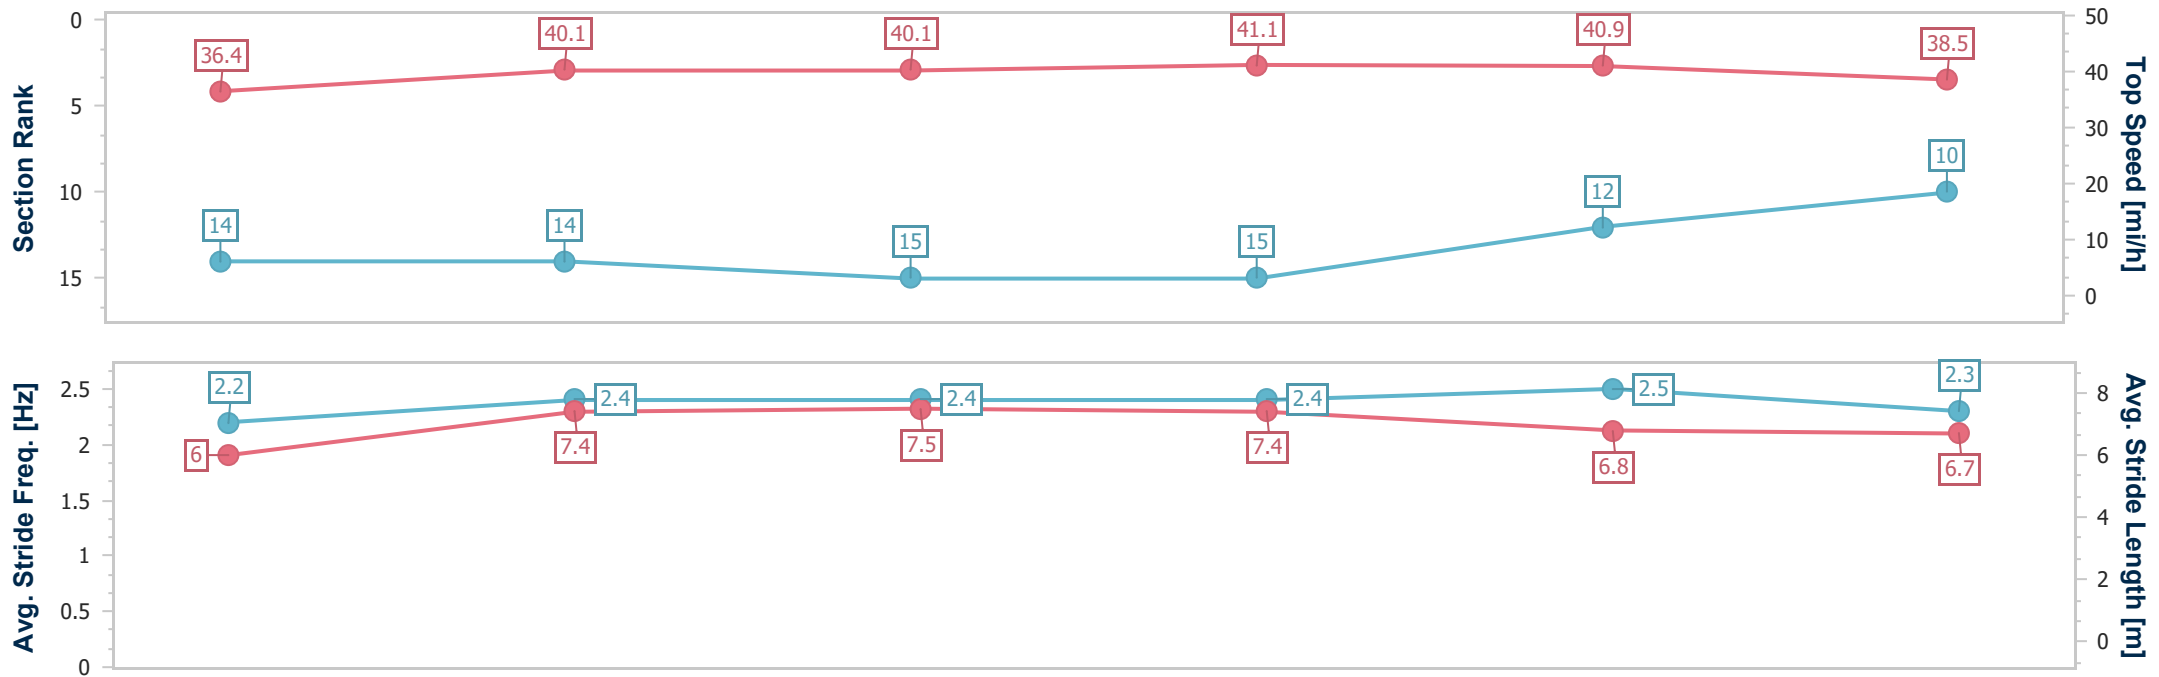

Horse Name	Wellington
Final Rank	10
Fastest Section Time (Section)	0:11.15 (2fur)
Top Speed [mi/h] (Section)	41.1 (2fur)
Race State	Finished

Royal Ascot Saturday
Race 3: Queen Elizabeth II Jubilee Stakes (Group 1) (British Champions Series) - 6F

24 June 2023 - 15:42

Track Rating: Good to firm, Weather: Fine, Rail Position: True

Distance To Go	5fur	4fur	3fur	2fur	1fur	Finish							
Section Times	0:15.20 [14] (0:15.20)	0:26.59 [14] (0:11.39)	0:37.99 [15] (0:11.40)	0:49.14 [15] (0:11.15)	1:00.98 [12] (0:11.84)	1:13.73 (0:12.75)							
Average Speed [mi/h]	29.7	39.6	39.6	40.4	38.1	35.0							
Top Speed [mi/h]	36.4	40.1	40.1	41.1	40.9	38.5							
Avg. Dist. to Rail [m]	26.0	25.6	25.0	24.4	27.0	29.2							
Avg. Stride Freq. [Hz]	2.2	2.4	2.4	2.4	2.5	2.3							
Avg. Stride Length [m]	6.0	7.4	7.5	7.4	6.8	6.7							

- [ ] Ranking at each section and finish
- -.-.- No data available at this section
- NA No data available