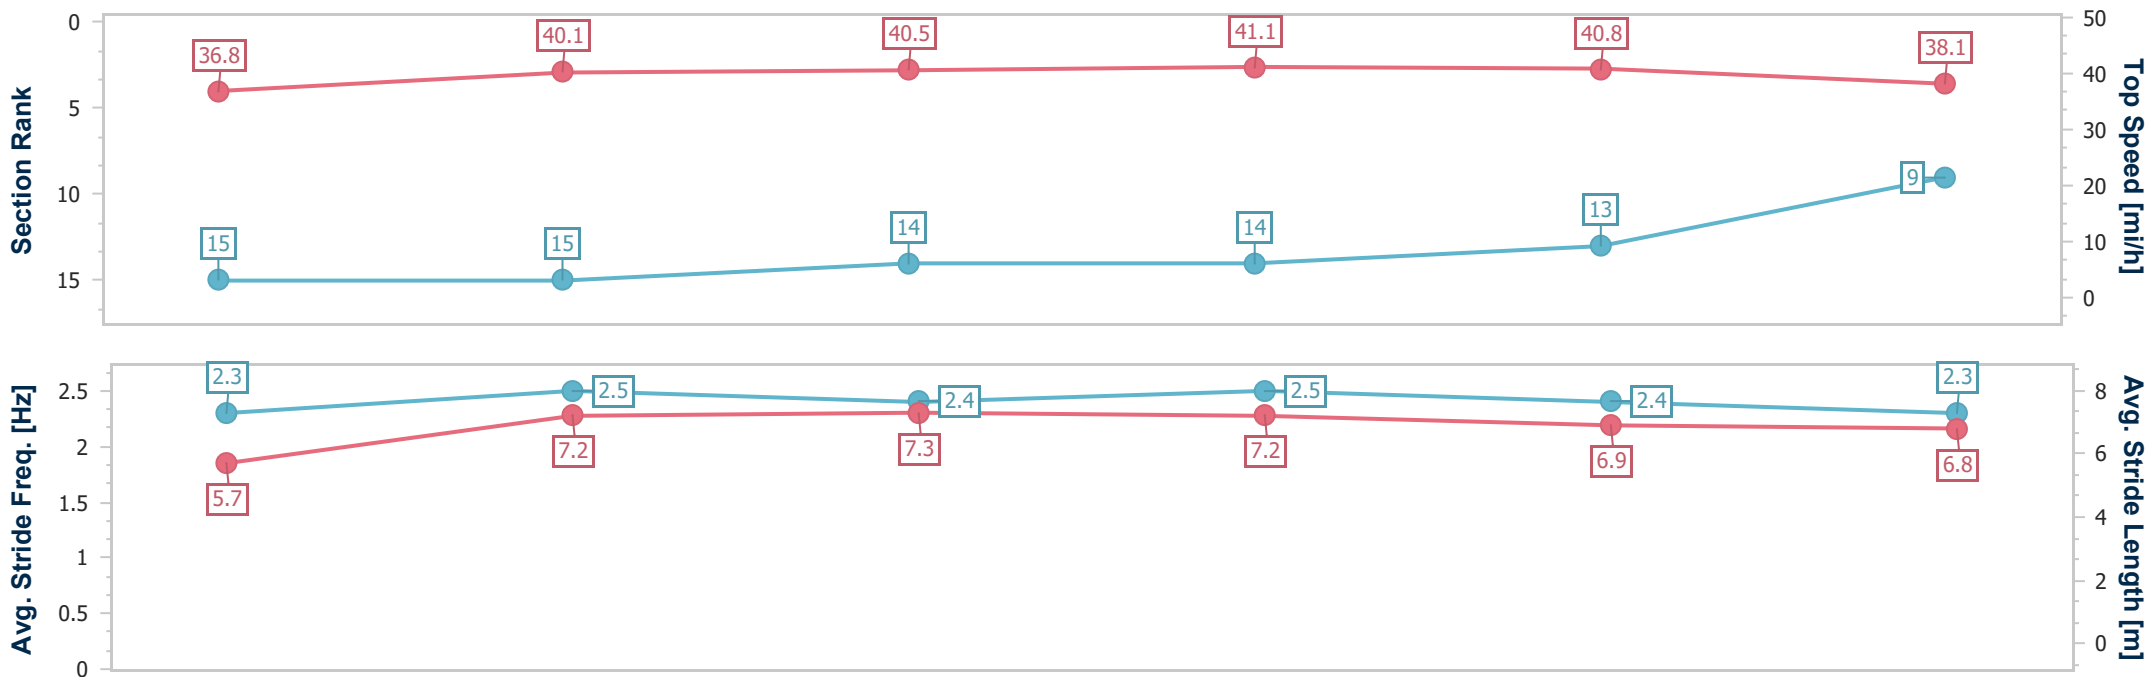

Horse Name	Run To Freedom
Final Rank	9
Fastest Section Time (Section)	0:11.12 (2fur)
Top Speed [mi/h] (Section)	41.1 (2fur)
Race State	Finished

Royal Ascot Saturday
Race 3: Queen Elizabeth II Jubilee Stakes (Group 1) (British Champions Series) - 6F

24 June 2023 - 15:42

Track Rating: Good to firm, Weather: Fine, Rail Position: True

Distance To Go	5fur	4fur	3fur	2fur	1fur	Finish							
Section Times	0:15.41 [15] (0:15.41)	0:26.74 [15] (0:11.33)	0:37.98 [14] (0:11.24)	0:49.10 [14] (0:11.12)	1:00.99 [13] (0:11.89)	1:13.64 (0:12.65)							
Average Speed [mi/h]	29.3	39.8	40.1	40.5	38.0	35.2							
Top Speed [mi/h]	36.8	40.1	40.5	41.1	40.8	38.1							
Avg. Dist. to Rail [m]	24.3	25.2	25.1	24.2	23.5	21.4							
Avg. Stride Freq. [Hz]	2.3	2.5	2.4	2.5	2.4	2.3							
Avg. Stride Length [m]	5.7	7.2	7.3	7.2	6.9	6.8							

- [ ] Ranking at each section and finish
- -.-.- No data available at this section
- NA No data available