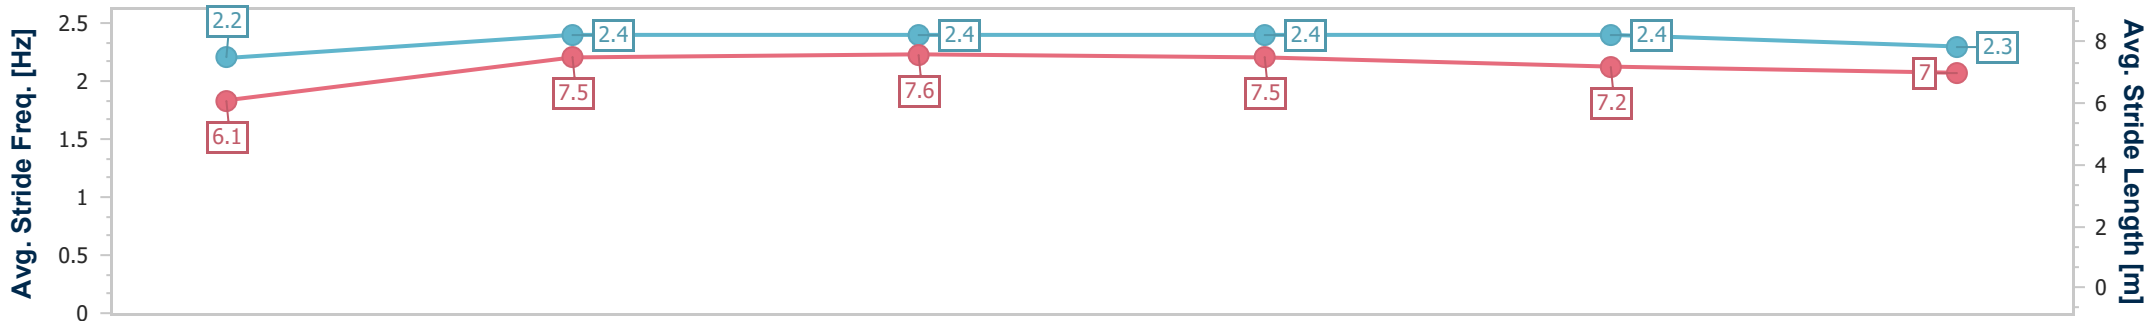

Royal Ascot Saturday
 Race 3: Queen Elizabeth II Jubilee Stakes (Group 1) (British Champions Series) - 6F

24 June 2023 - 15:42

Track Rating: Good to firm, Weather: Fine, Rail Position: True

| Distance To Go | 5fur | 4fur | 3fur | 2fur | 1fur | Finish | | | | | | | |
|------------------------|--------------------------|--------------------------|--------------------------|--------------------------|--------------------------|----------------------|--|--|--|--|--|--|--|
| Section Times | 0:14.70 [7] (0:14.70) | 0:26.08 [8] (0:11.38) | 0:37.32 [7] (0:11.24) | 0:48.40 [2] (0:11.08) | 1:00.14 [1] (0:11.74) | 1:12.58 (0:12.44) | | | | | | | |
| Average Speed [mi/h] | 30.6 | 39.6 | 40.1 | 40.5 | 38.4 | 35.9 | | | | | | | |
| Top Speed [mi/h] | 36.9 | 40.0 | 40.6 | 41.3 | 41.0 | 38.7 | | | | | | | |
| Avg. Dist. to Rail [m] | 14.2 | 17.0 | 16.1 | 15.9 | 15.7 | 13.4 | | | | | | | |
| Avg. Stride Freq. [Hz] | 2.2 | 2.4 | 2.4 | 2.4 | 2.4 | 2.3 | | | | | | | |
| Avg. Stride Length [m] | 6.1 | 7.5 | 7.6 | 7.5 | 7.2 | 7.0 | | | | | | | |