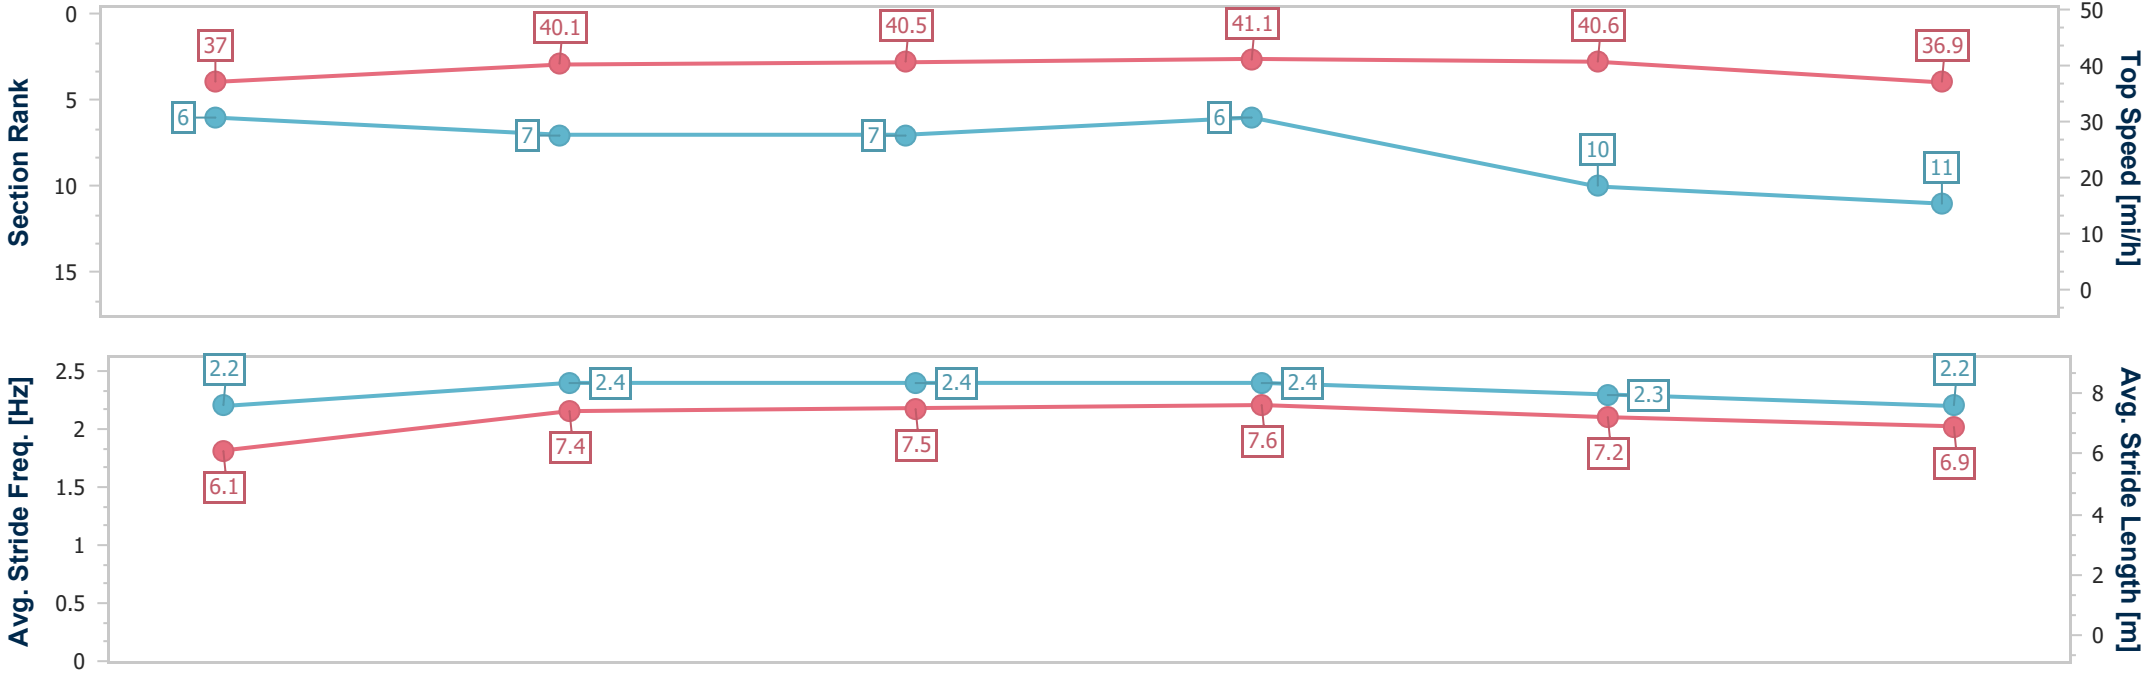

Horse Name	Emaraaty Ana
Final Rank	11
Fastest Section Time (Section)	0:11.19 (2fur)
Top Speed [mi/h] (Section)	41.1 (2fur)
Race State	Finished

Royal Ascot Saturday
Race 3: Queen Elizabeth II Jubilee Stakes (Group 1) (British Champions Series) - 6F

24 June 2023 - 15:42

Track Rating: Good to firm, Weather: Fine, Rail Position: True

Distance To Go	5fur	4fur	3fur	2fur	1fur	Finish
Section Times	0:14.70 [6] (0:14.70)	0:26.08 [7] (0:11.38)	0:37.32 [7] (0:11.24)	0:48.51 [6] (0:11.19)	1:00.78 [10] (0:12.27)	1:13.71 (0:12.93)
Average Speed [mi/h]	30.6	39.8	40.1	40.3	36.7	34.4
Top Speed [mi/h]	37.0	40.1	40.5	41.1	40.6	36.9
Avg. Dist. to Rail [m]	25.9	26.5	26.0	26.3	27.5	26.1
Avg. Stride Freq. [Hz]	2.2	2.4	2.4	2.4	2.3	2.2
Avg. Stride Length [m]	6.1	7.4	7.5	7.6	7.2	6.9

[ ] Ranking at each section and finish
-.-.- No data available at this section
NA No data available