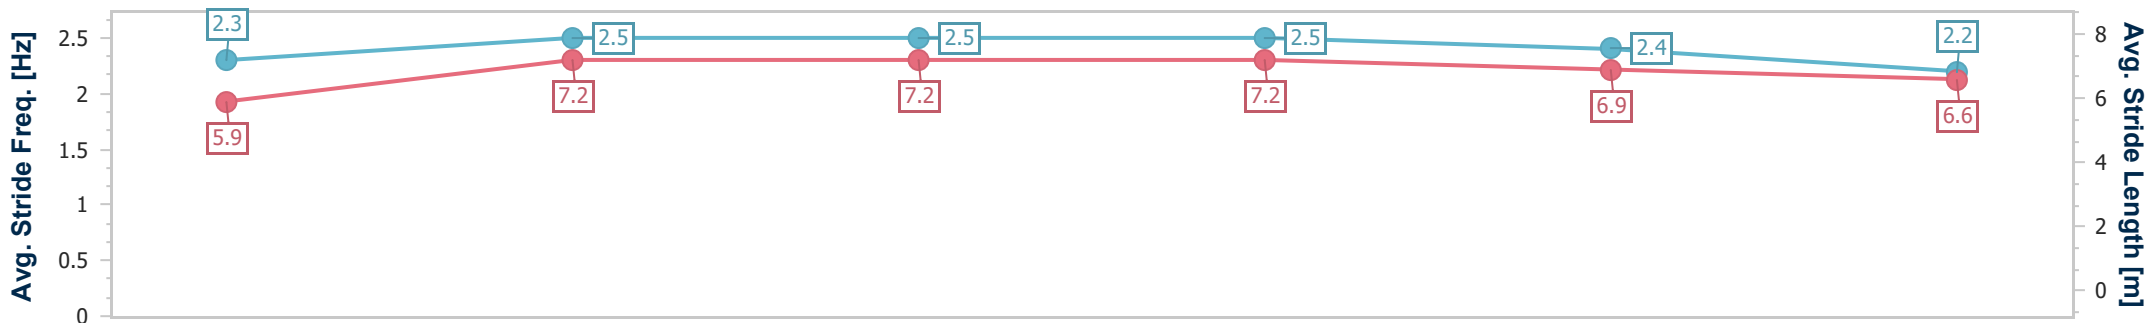

Horse Name	Sandrine
Final Rank	14
Fastest Section Time (Section)	0:11.18 (2fur)
Top Speed [mi/h] (Section)	41.4 (2fur)
Race State	Finished

Royal Ascot Saturday
Race 3: Queen Elizabeth II Jubilee Stakes (Group 1) (British Champions Series) - 6F
24 June 2023 - 15:42
Track Rating: Good to firm, Weather: Fine, Rail Position: True

Distance To Go	5fur	4fur	3fur	2fur	1fur	Finish							
Section Times	0:14.87 [10] (0:14.87)	0:26.17 [9] (0:11.30)	0:37.36 [9] (0:11.19)	0:48.54 [7] (0:11.18)	1:00.62 [7] (0:12.08)	1:14.02 (0:13.40)							
Average Speed [mi/h]	30.4	39.7	40.3	40.2	37.4	33.2							
Top Speed [mi/h]	36.8	40.3	40.8	41.4	40.6	37.4							
Avg. Dist. to Rail [m]	21.9	24.7	24.4	24.3	25.5	25.6							
Avg. Stride Freq. [Hz]	2.3	2.5	2.5	2.5	2.4	2.2							
Avg. Stride Length [m]	5.9	7.2	7.2	7.2	6.9	6.6							

- [ ] Ranking at each section and finish
- -.-.- No data available at this section
- NA No data available