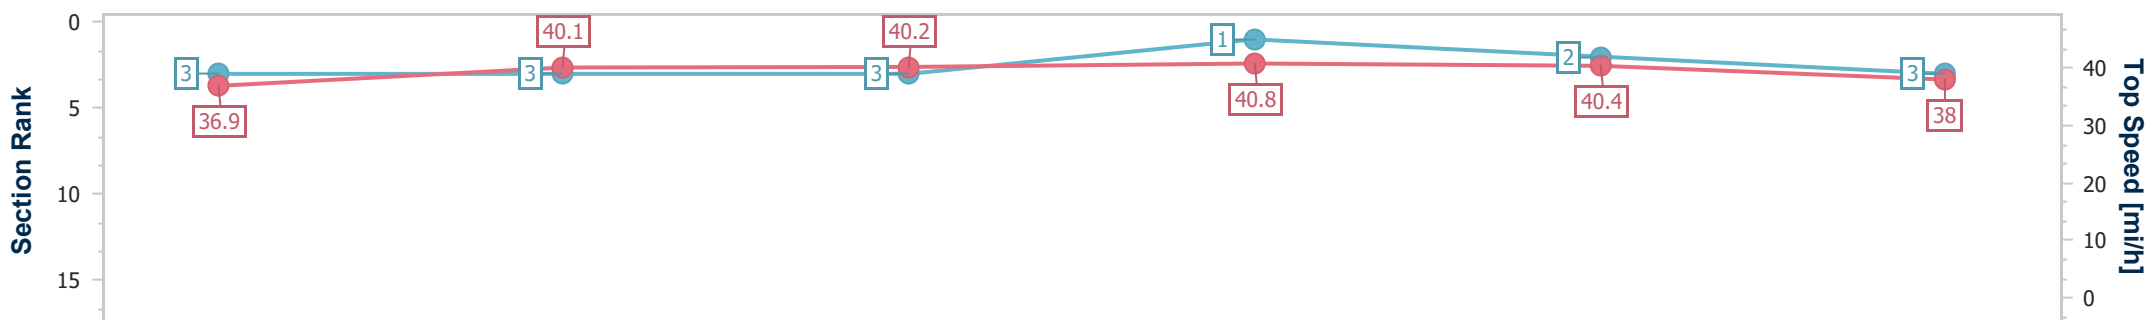

Horse Name	Highfield Princess
Final Rank	3
Fastest Section Time (Section)	0:11.24 (2fur)
Top Speed [mi/h] (Section)	40.8 (2fur)
Race State	Finished

Royal Ascot Saturday
Race 3: Queen Elizabeth II Jubilee Stakes (Group 1) (British Champions Series) - 6F
24 June 2023 - 15:42
Track Rating: Good to firm, Weather: Fine, Rail Position: True

Distance To Go	5fur	4fur	3fur	2fur	1fur	Finish
Section Times	0:14.49 [3] (0:14.49)	0:25.84 [3] (0:11.35)	0:37.16 [3] (0:11.32)	0:48.40 [1] (0:11.24)	1:00.35 [2] (0:11.95)	1:12.94 (0:12.59)
Average Speed [mi/h]	31.1	39.8	39.7	40.0	37.8	35.5
Top Speed [mi/h]	36.9	40.1	40.2	40.8	40.4	38.0
Avg. Dist. to Rail [m]	26.1	26.0	25.3	24.5	24.6	26.2
Avg. Stride Freq. [Hz]	2.3	2.5	2.4	2.5	2.5	2.4
Avg. Stride Length [m]	6.1	7.2	7.3	7.2	6.8	6.7

- [ ] Ranking at each section and finish
- -.-.- No data available at this section
- NA No data available