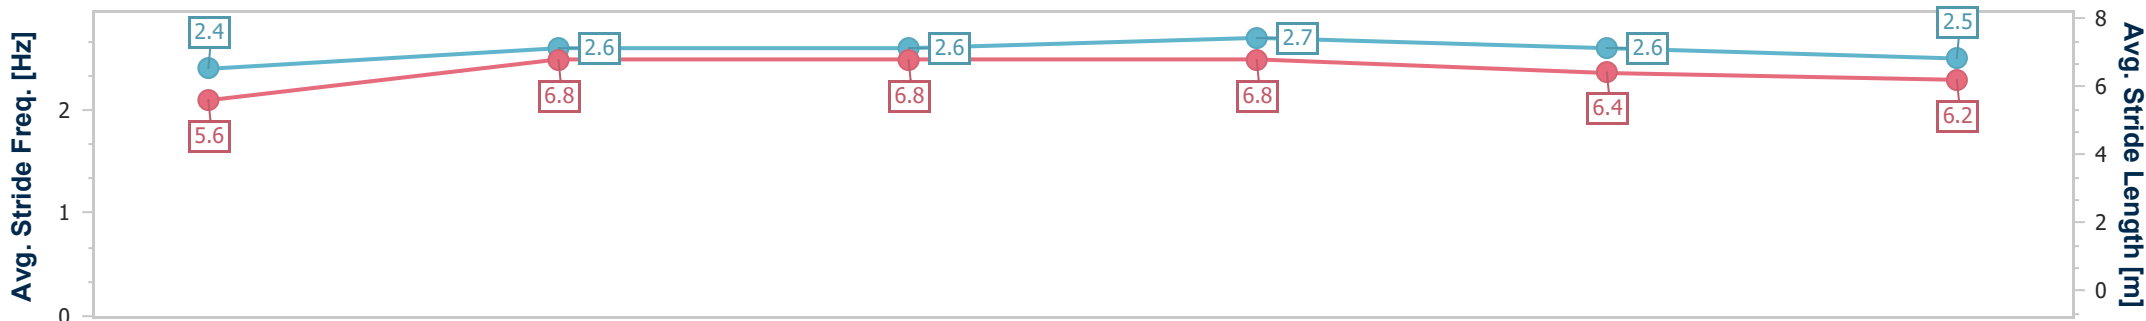

Horse Name	Al Suhail
Final Rank	6
Fastest Section Time (Section)	0:11.10 (2fur)
Top Speed [mi/h] (Section)	41.5 (2fur)
Race State	Finished

Royal Ascot Saturday
Race 3: Queen Elizabeth II Jubilee Stakes (Group 1) (British Champions Series) - 6F
24 June 2023 - 15:42
Track Rating: Good to firm, Weather: Fine, Rail Position: True

Distance To Go	5fur	4fur	3fur	2fur	1fur	Finish							
Section Times	0:15.01 [12] (0:15.01)	0:26.37 [12] (0:11.36)	0:37.63 [12] (0:11.26)	0:48.73 [11] (0:11.10)	1:00.72 [9] (0:11.99)	1:13.59 (0:12.87)							
Average Speed [mi/h]	30.2	39.6	40.0	40.5	37.6	34.5							
Top Speed [mi/h]	36.7	40.3	40.5	41.5	40.9	37.8							
Avg. Dist. to Rail [m]	24.6	26.2	25.1	24.2	24.9	23.9							
Avg. Stride Freq. [Hz]	2.4	2.6	2.6	2.7	2.6	2.5							
Avg. Stride Length [m]	5.6	6.8	6.8	6.8	6.4	6.2							

- [ ] Ranking at each section and finish
- -.-.- No data available at this section
- NA No data available