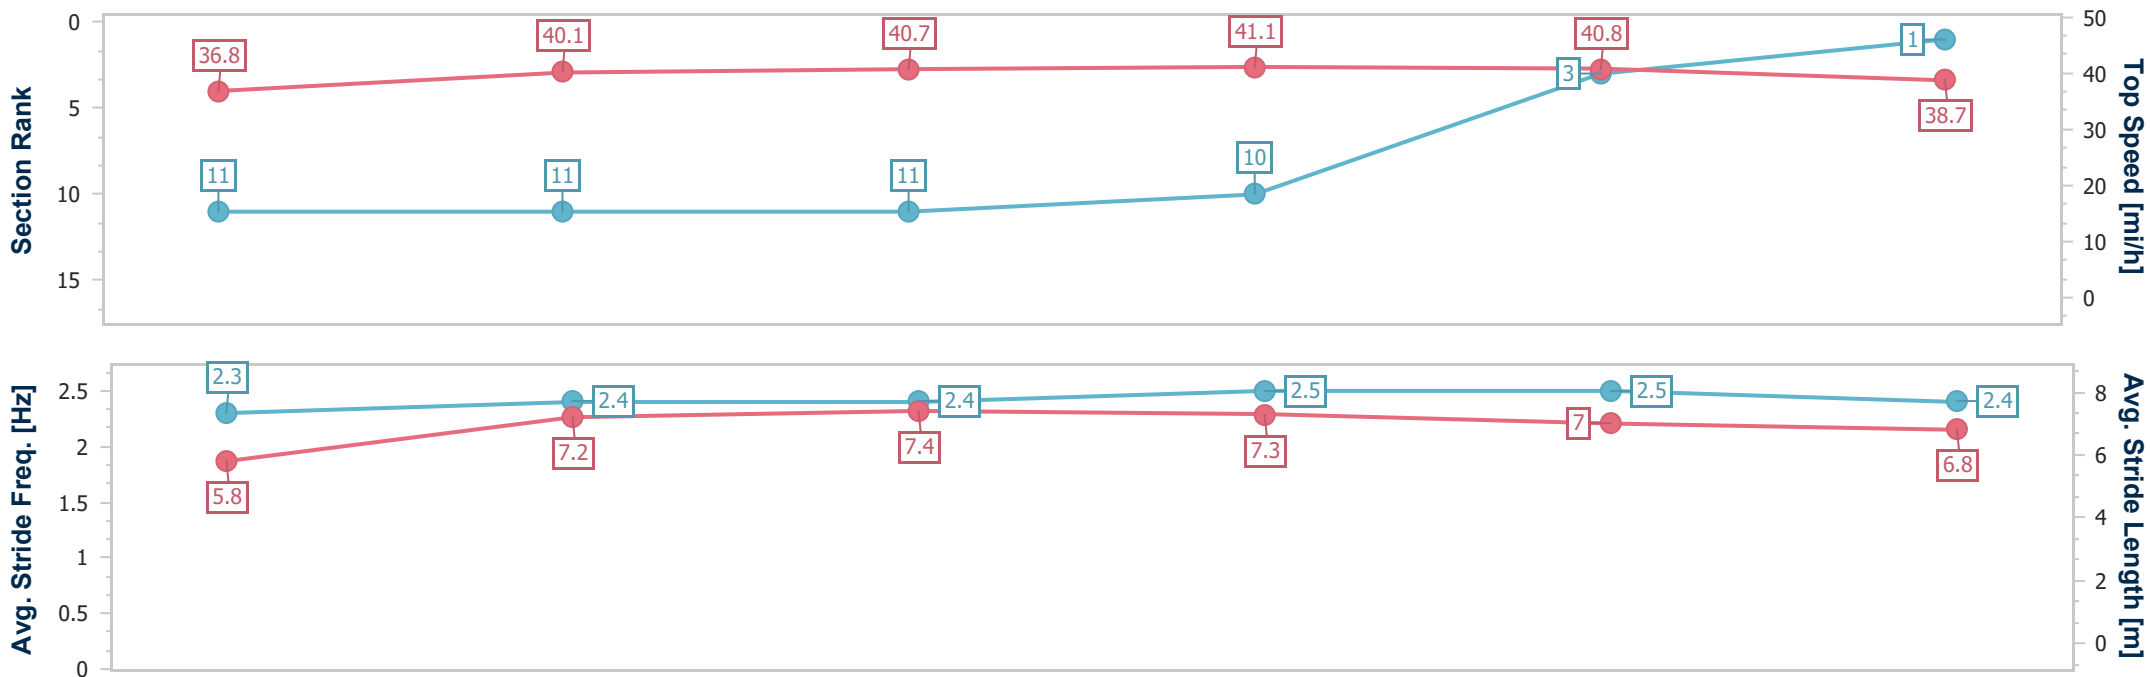

Horse Name	Khaadem
Final Rank	1
Fastest Section Time (Section)	0:11.15 (2fur)
Top Speed [mi/h] (Section)	41.1 (2fur)
Race State	Finished

Royal Ascot Saturday
Race 3: Queen Elizabeth II Jubilee Stakes (Group 1) (British Champions Series) - 6F

24 June 2023 - 15:42

Track Rating: Good to firm, Weather: Fine, Rail Position: True

Distance To Go	5fur	4fur	3fur	2fur	1fur	Finish
Section Times	0:14.95 [11] (0:14.95)	0:26.31 [11] (0:11.36)	0:37.49 [11] (0:11.18)	0:48.64 [10] (0:11.15)	1:00.37 [3] (0:11.73)	1:12.62 (0:12.25)
Average Speed [mi/h]	30.2	39.6	40.4	40.4	38.4	36.4
Top Speed [mi/h]	36.8	40.1	40.7	41.1	40.8	38.7
Avg. Dist. to Rail [m]	14.1	17.4	16.4	15.9	16.1	14.4
Avg. Stride Freq. [Hz]	2.3	2.4	2.4	2.5	2.5	2.4
Avg. Stride Length [m]	5.8	7.2	7.4	7.3	7.0	6.8

- [ ] Ranking at each section and finish
- -.-.- No data available at this section
- NA No data available