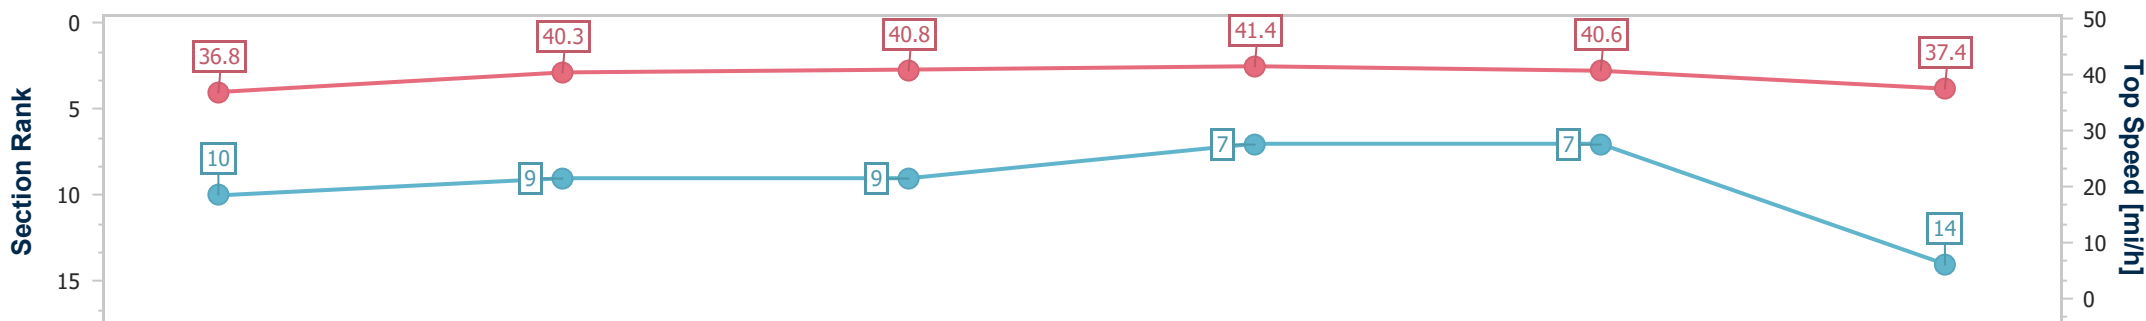

Horse Name	Sandrine
Final Rank	14
Fastest Section Time (Section)	0:11.18 (2fur)
Top Speed [mi/h] (Section)	41.4 (2fur)
Race State	Finished

Royal Ascot Saturday
Race 3: Queen Elizabeth II Jubilee Stakes (Group 1) (British Champions Series) - 6F
24 June 2023 - 15:42
Track Rating: Good to firm, Weather: Fine, Rail Position: True

Distance To Go	5fur	4fur	3fur	2fur	1fur	Finish							
Section Times	0:14.87 [10] (0:14.87)	0:26.17 [9] (0:11.30)	0:37.36 [9] (0:11.19)	0:48.54 [7] (0:11.18)	1:00.62 [7] (0:12.08)	1:14.02 (0:13.40)							
Average Speed [mi/h]	30.4	39.7	40.3	40.2	37.4	33.2							
Top Speed [mi/h]	36.8	40.3	40.8	41.4	40.6	37.4							
Avg. Dist. to Rail [m]	21.9	24.7	24.4	24.3	25.5	25.6							
Avg. Stride Freq. [Hz]	2.3	2.5	2.5	2.5	2.4	2.2							
Avg. Stride Length [m]	5.9	7.2	7.2	7.2	6.9	6.6							

- [ ] Ranking at each section and finish
- -.-.- No data available at this section
- NA No data available