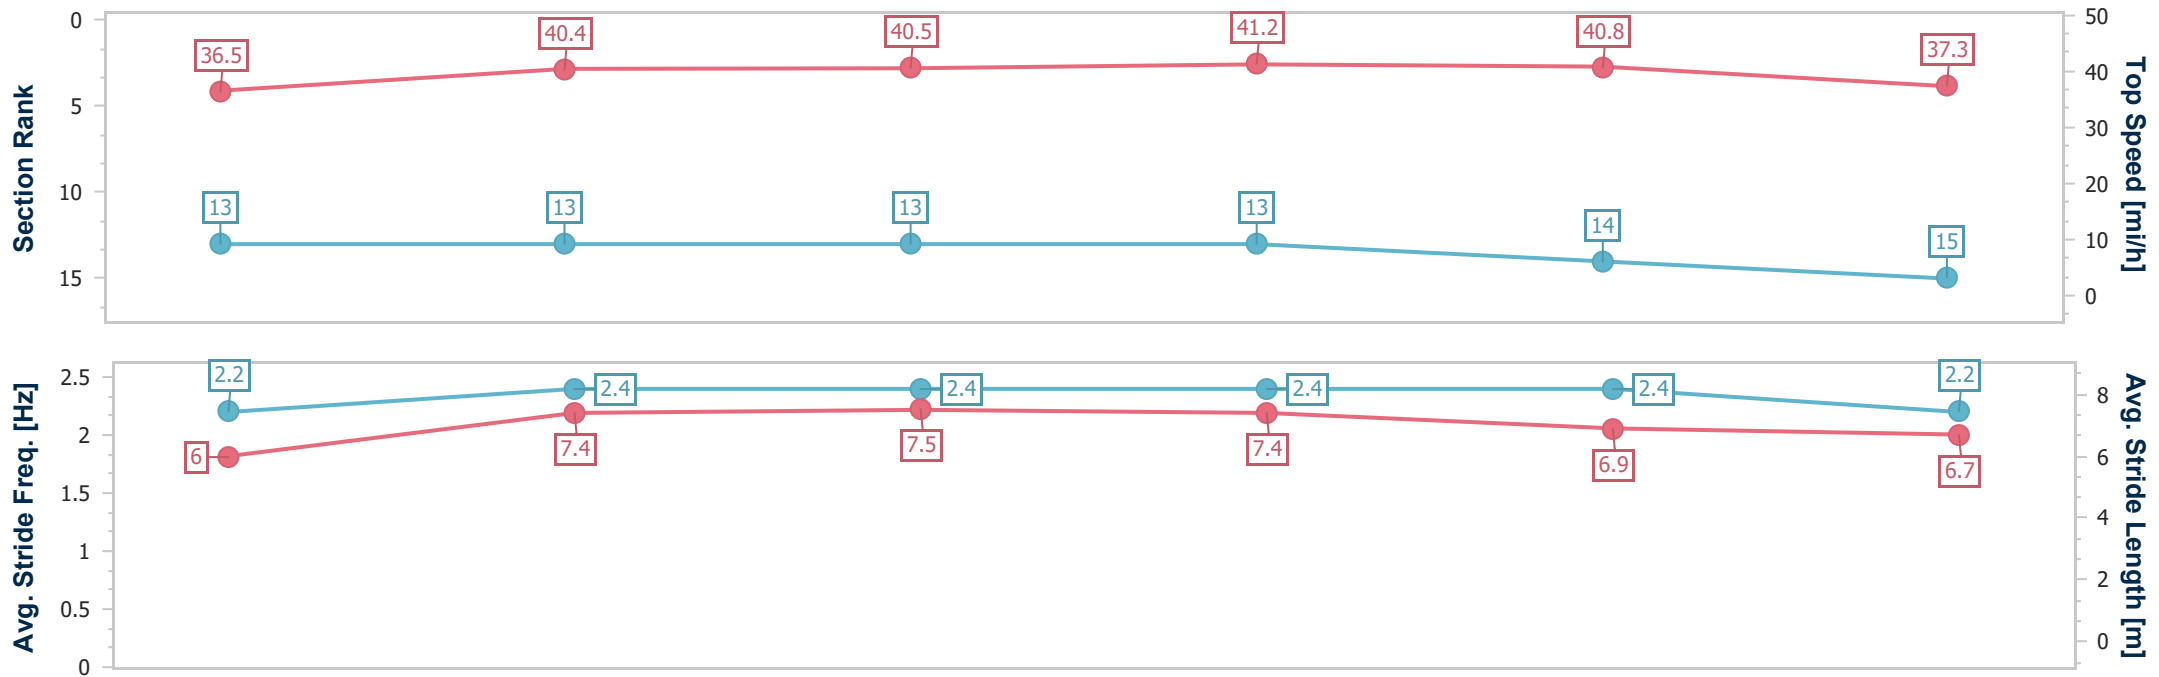

Horse Name	Rohaan
Final Rank	15
Fastest Section Time (Section)	0:11.13 (2fur)
Top Speed [mi/h] (Section)	41.2 (2fur)
Race State	Finished

Royal Ascot Saturday
Race 3: Queen Elizabeth II Jubilee Stakes (Group 1) (British Champions Series) - 6F

24 June 2023 - 15:42

Track Rating: Good to firm, Weather: Fine, Rail Position: True

Distance To Go	5fur	4fur	3fur	2fur	1fur	Finish							
Section Times	0:15.17 [13] (0:15.17)	0:26.48 [13] (0:11.31)	0:37.80 [13] (0:11.32)	0:48.93 [13] (0:11.13)	1:01.02 [14] (0:12.09)	1:14.29 (0:13.27)							
Average Speed [mi/h]	29.8	39.8	39.7	40.5	37.3	33.6							
Top Speed [mi/h]	36.5	40.4	40.5	41.2	40.8	37.3							
Avg. Dist. to Rail [m]	21.8	24.0	23.3	21.5	19.8	20.5							
Avg. Stride Freq. [Hz]	2.2	2.4	2.4	2.4	2.4	2.2							
Avg. Stride Length [m]	6.0	7.4	7.5	7.4	6.9	6.7							

- [ ] Ranking at each section and finish
- -.-.- No data available at this section
- NA No data available